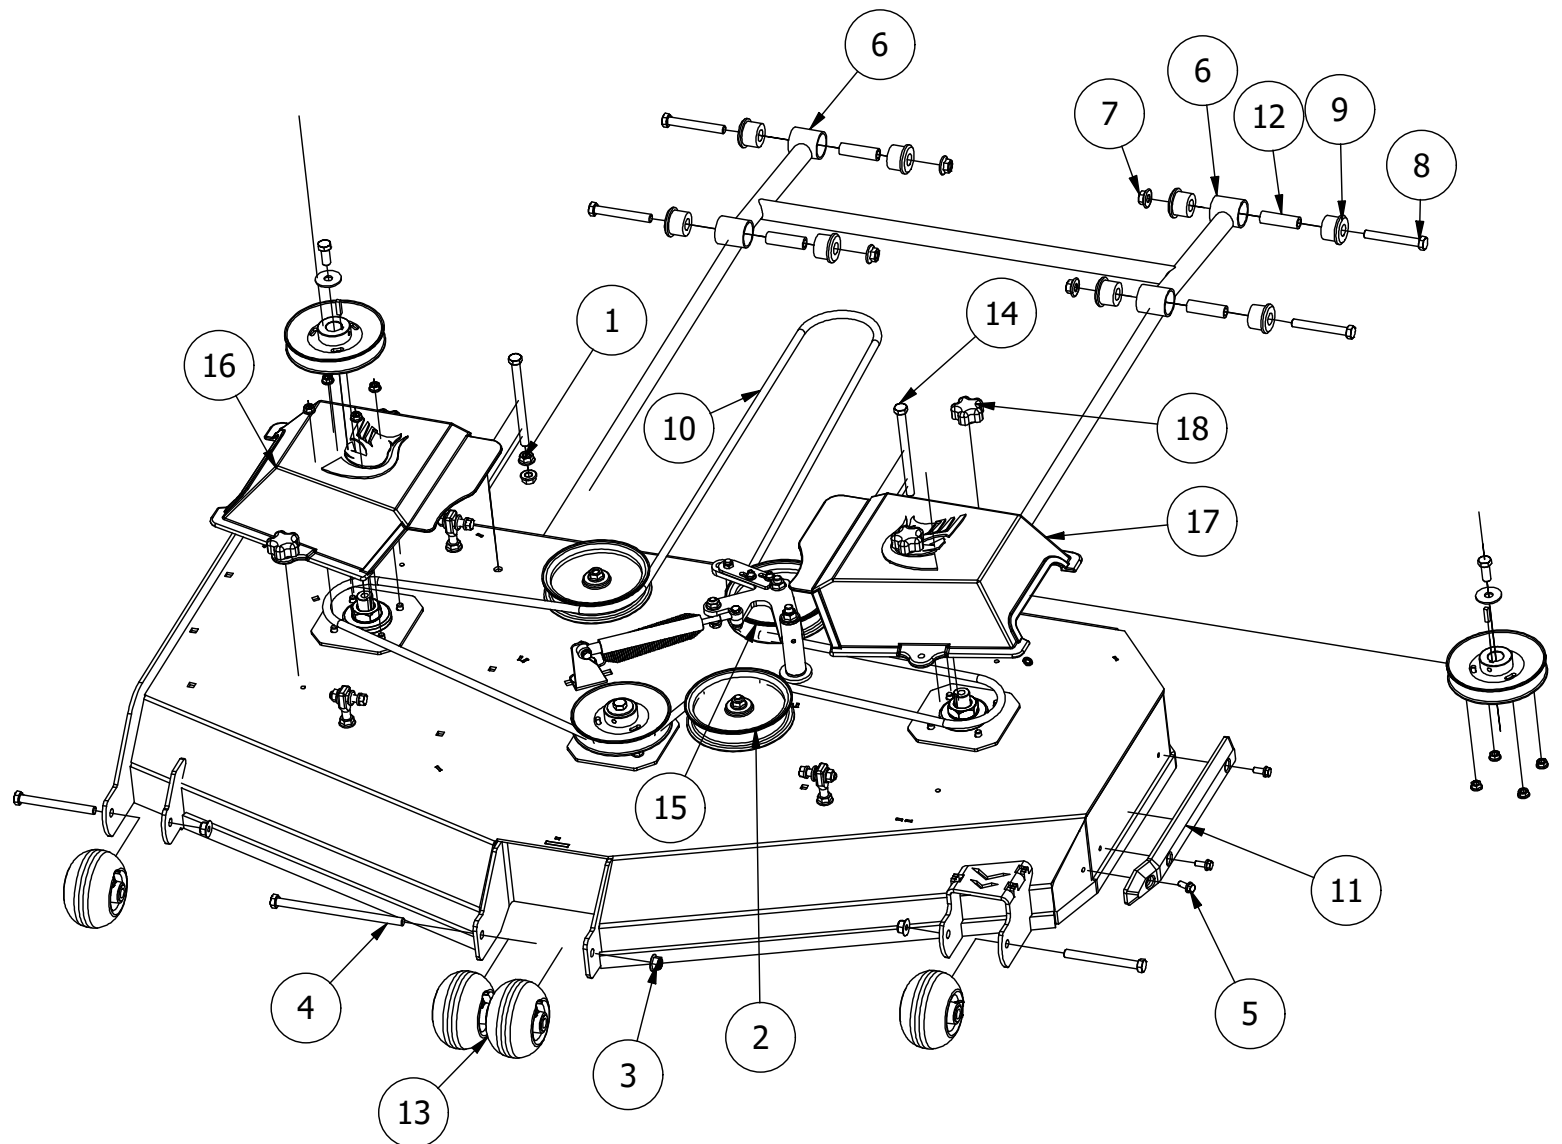

61" Deck Assembly 1

PARTS LIST			
ITEM	QTY	PART NUMBER	DESCRIPTION
1	12	413-0005-00	1/2-13 HEX FLANGE NUT W/SERR ZINC YELLOW
2	2	433-0015-00	6-3/4" Idler Pulley, 15/16" Spacer Assembly
3	4	413-0002-00	1/2-13 NYLON INSERT FLANGE LOCKNUT ZC YELLOW
4	1	418-0015-00	1/2-13 X 8-1/2 HEX C/S GR 2 ZINC YELLOW
5	3	418-0049-00	5/16-18 X 3/4 IND HWH TRI LOB ZINC
6	1	490-0014-00	Mower 54"/61" Deck Frame Stabilizer Assembly
7	4	413-0017-00	1/2-13 NYLON INSERT FLANGE LOCKNUT ZINC W/SERRATIONS
8	4	418-0021-00	1/2-13 X 3-3/4 HEX C/S GR 5 ZINC
9	8	732-2000-00	Large MTV A-Arm Bushing
10	1	461-0002-00	61" Mower Deck Belt, HB x 167.9" Effective Length
11	1	429-0001-00	Mower Nylon Deck Guard
12	4	732-2001-00	Large MTV A-Arm Bushing Sleeve
13	4	422-0001-00	Anti-Scalp Wheel
14	2	418-0044-00	1/2-13 X 6-1/2 HEX C/S GR 8 ZINC YELLOW
15	1	433-0014-00	6-3/4" Idler Pulley, 15/16" Spacer Assembly
16	1	414-0020-00	Right Pulley Cover 61" RZ/RT/SRT, 72" RT/SRT
17	1	414-0021-00	Left Pulley Cover 61" RZ/RT/SRT, 72" RT/SRT
18	4	445-0003-00	Lobed Knob w/ 5/16"-18 insert