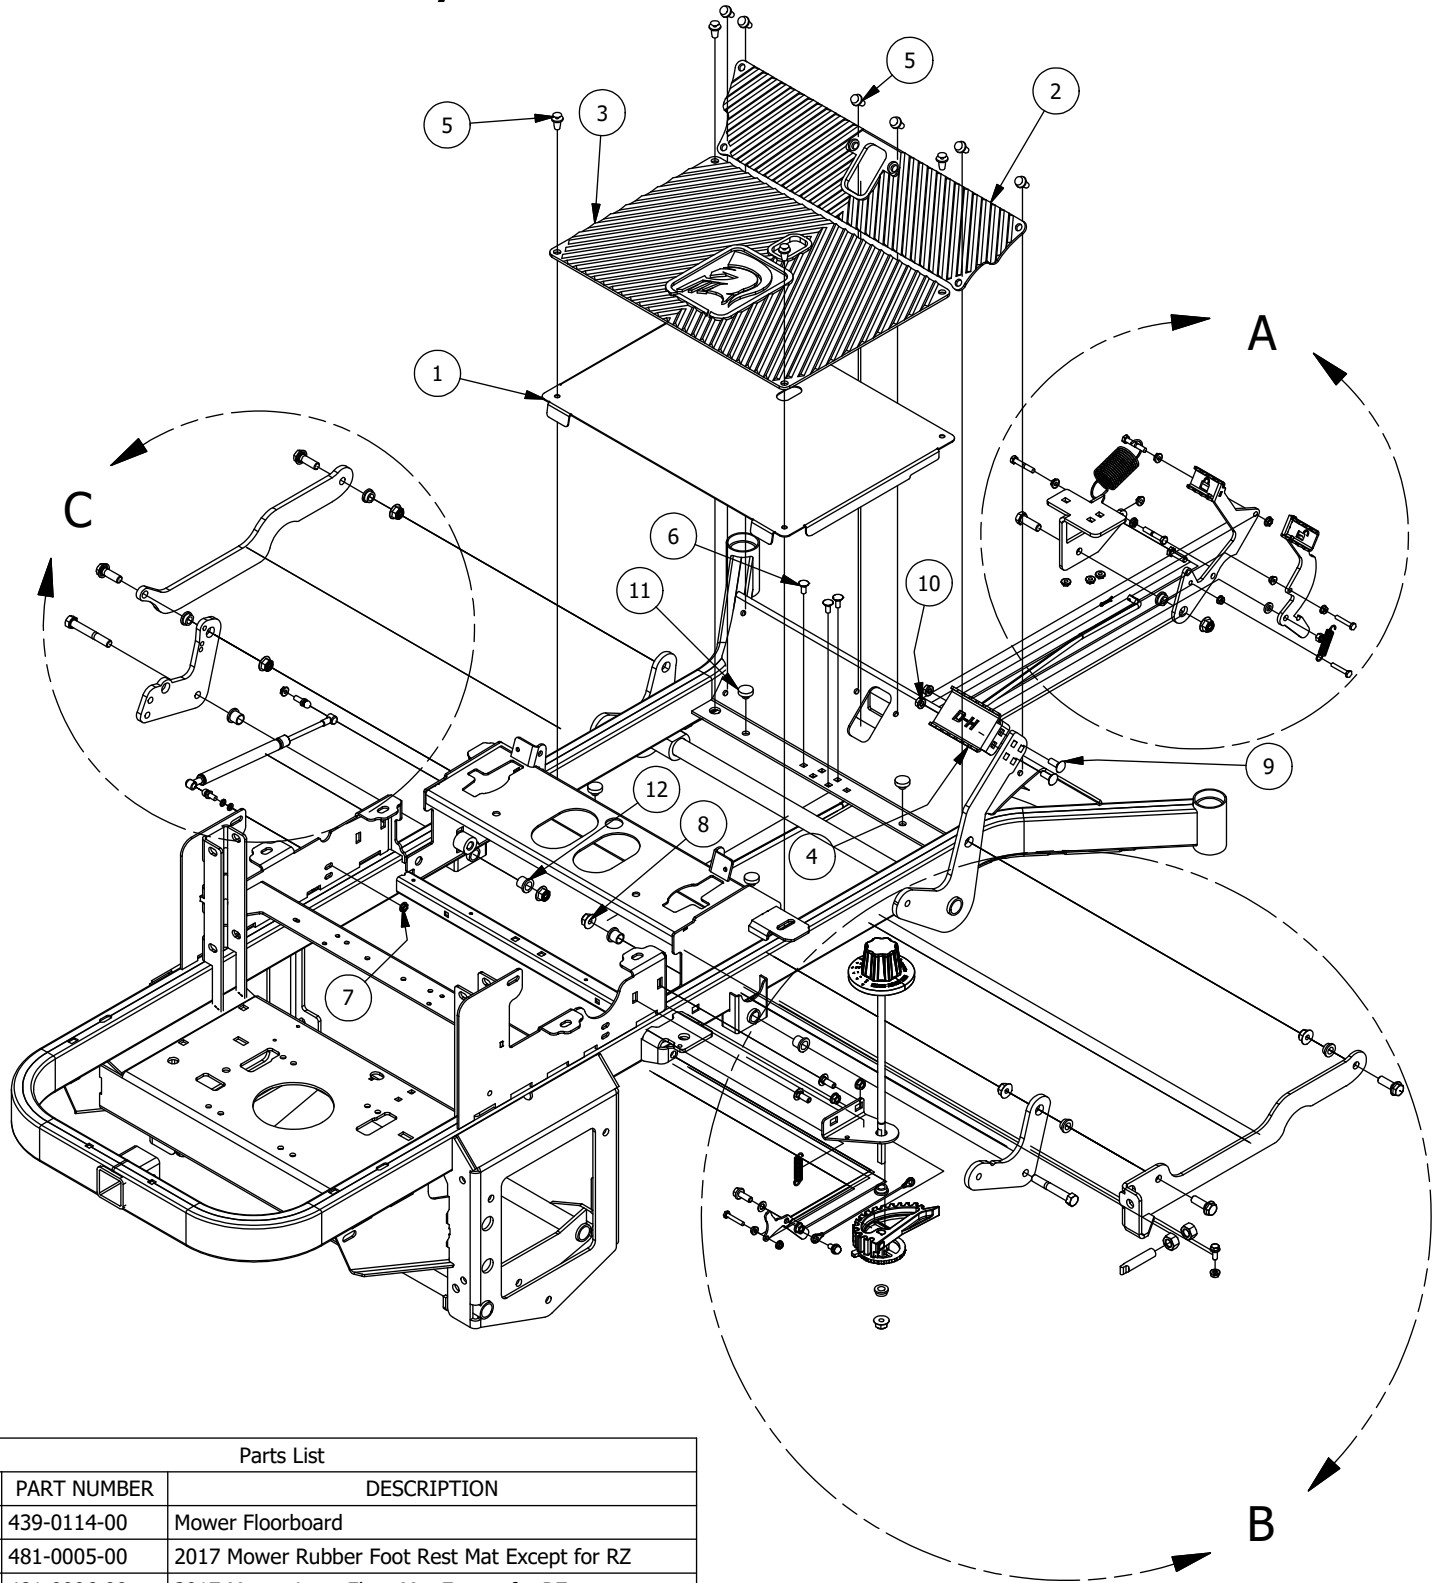

**SRT XD Mower
Parts Manual 2021**

TABLE OF CONTENTS

FRONT FORK ASSEMBLY	3
BRAKE, FLOORBOARD, AND HEIGHT INDICATOR ASSEMBLY	4-7
BATTERY AND SEAT SUSPENSION ASSEMBLY	8-9
DRIVE ARM ASSEMBLY	10-11
SEAT FRAME AND PUMP IDLER ASSEMBLY	12-15
GAS TANK ASSEMBLY	16-17
TRANSMISSION ASSEMBLY	18-19
54" DECK ASSEMBLY	20-23
54" DECK ASSEMBLY 1	20-21
54" DECK ASSEMBLY 2	22-23
61" DECK ASSEMBLY	24-27
61" DECK ASSEMBLY 1	24-25
61" DECK ASSEMBLY 2	26-27
72" DECK ASSEMBLY	28-31
72" DECK ASSEMBLY 1	28-29
72" DECK ASSEMBLY 2	30-31
DECK CHUTE ASSEMBLY.....	32
DECK SPINDLE ASSEMBLY.....	33
KAWASAKI FX1000 ENGINE ASSEMBLY.....	34
37HP VANGUARD ENGINE WITH OIL GUARD ASSEMBLY.....	35-36
28HP VNGUARD ENGINE ASSEMBLY.....	37
KAWASAKI FXT1000-EFI ENGINE ASSEMBLY.....	38
DECALS	39

Brake, Floorboard, and Height Indicator Assembly

Parts List

ITEM	QTY	PART NUMBER	DESCRIPTION
1	1	439-0114-00	Mower Floorboard
2	1	481-0005-00	2017 Mower Rubber Foot Rest Mat Except for RZ
3	1	481-0006-00	2017 Mower Logo Floor Mat Except for RZ
4	1	439-0059-00	Mower Deck Height Foot Pedal
5	10	414-0002-00	8MM PUSH TYPE RETAINER NYLON BLACK
6	3	418-0008-00	5/16-18 X 3/4 CARRIAGE BOLT ZINC
7	11	413-0006-00	5/16-18 HEX FLANGE NUT W/SERR ZINC
8	8	413-0002-00	1/2-13 NYLON INSERT FLANGE LOCKNUT ZC YELLOW
9	2	418-0045-00	3/8-16 X 1 Carriage Bolt Zinc Yellow
10	4	413-0004-00	3/8-16 HEX FLANGE NUT W/SERR ZINC
11	4	429-0002-00	Push-In Rubber Bumper, Mower Floor
12	4	410-0008-00	5/8" ID X 3/4" OD X 3/4" LENGTH FLANGE BUSHING