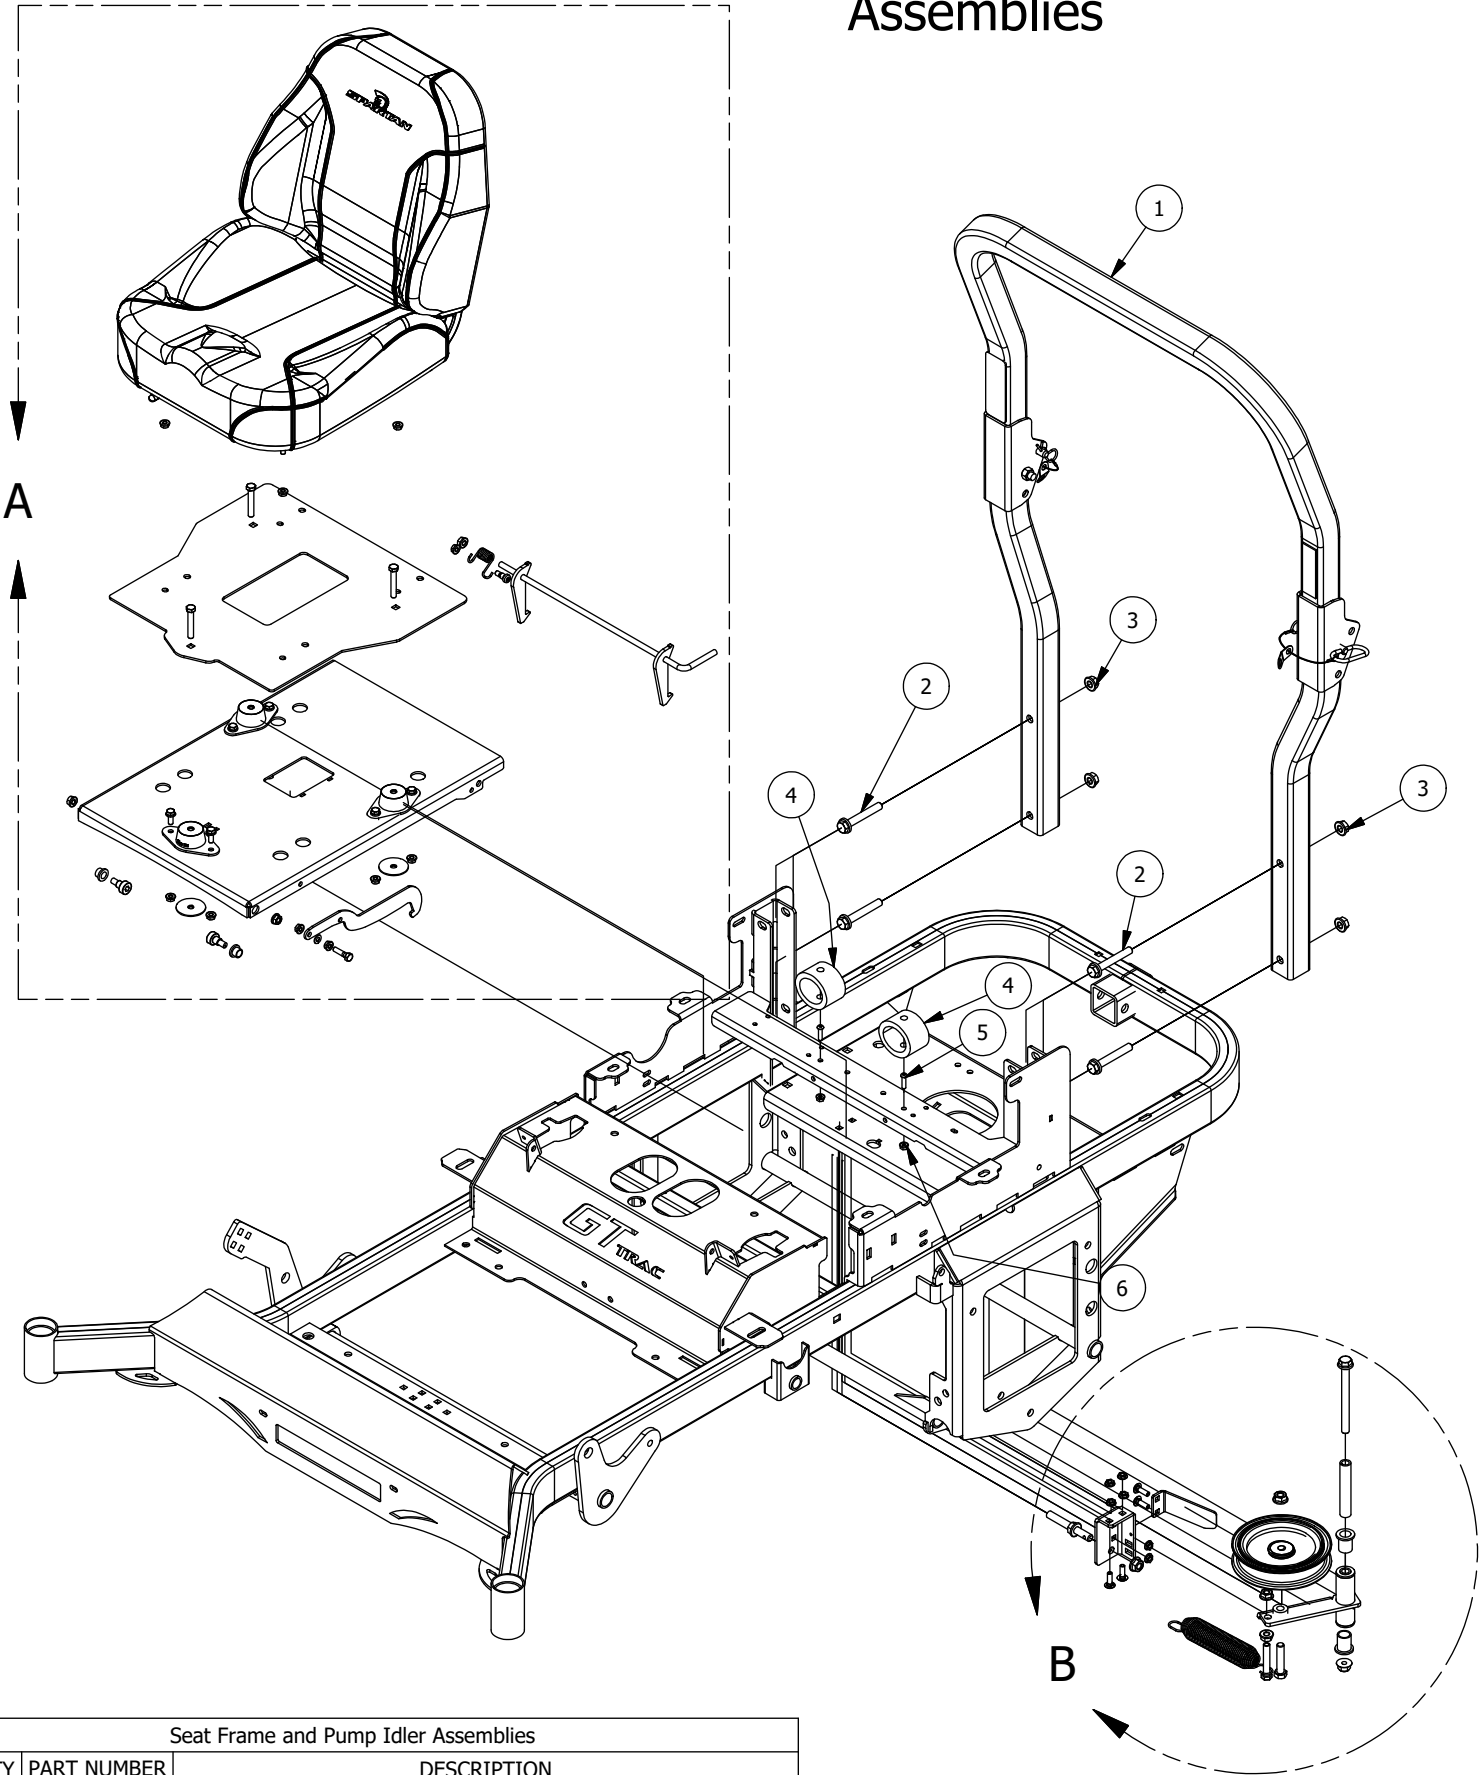

Seat Frame and Pump Idler Assemblies

Seat Frame and Pump Idler Assemblies

ITEM	QTY	PART NUMBER	DESCRIPTION
1	1	490-0018-00	Mower Pump Idler Pulley Arm Assembly
2	2	410-0007-00	3/4" ID X 15/16" OD X 1-1/8" LENGTH FLANGE BUSHING
3	1	413-0002-00	1/2-13 NYLON INSERT FLANGE LOCKNUT ZC YELLOW
4	1	425-0006-00	Mower Inner Idler Spacer
5	1	418-0012-00	1/2-13 X 2-1/4 HEX C/S GR 5 ZINC
6	2	413-0026-00	1/4-20 NYLON INSERT FLANGE L/NUT ZINC