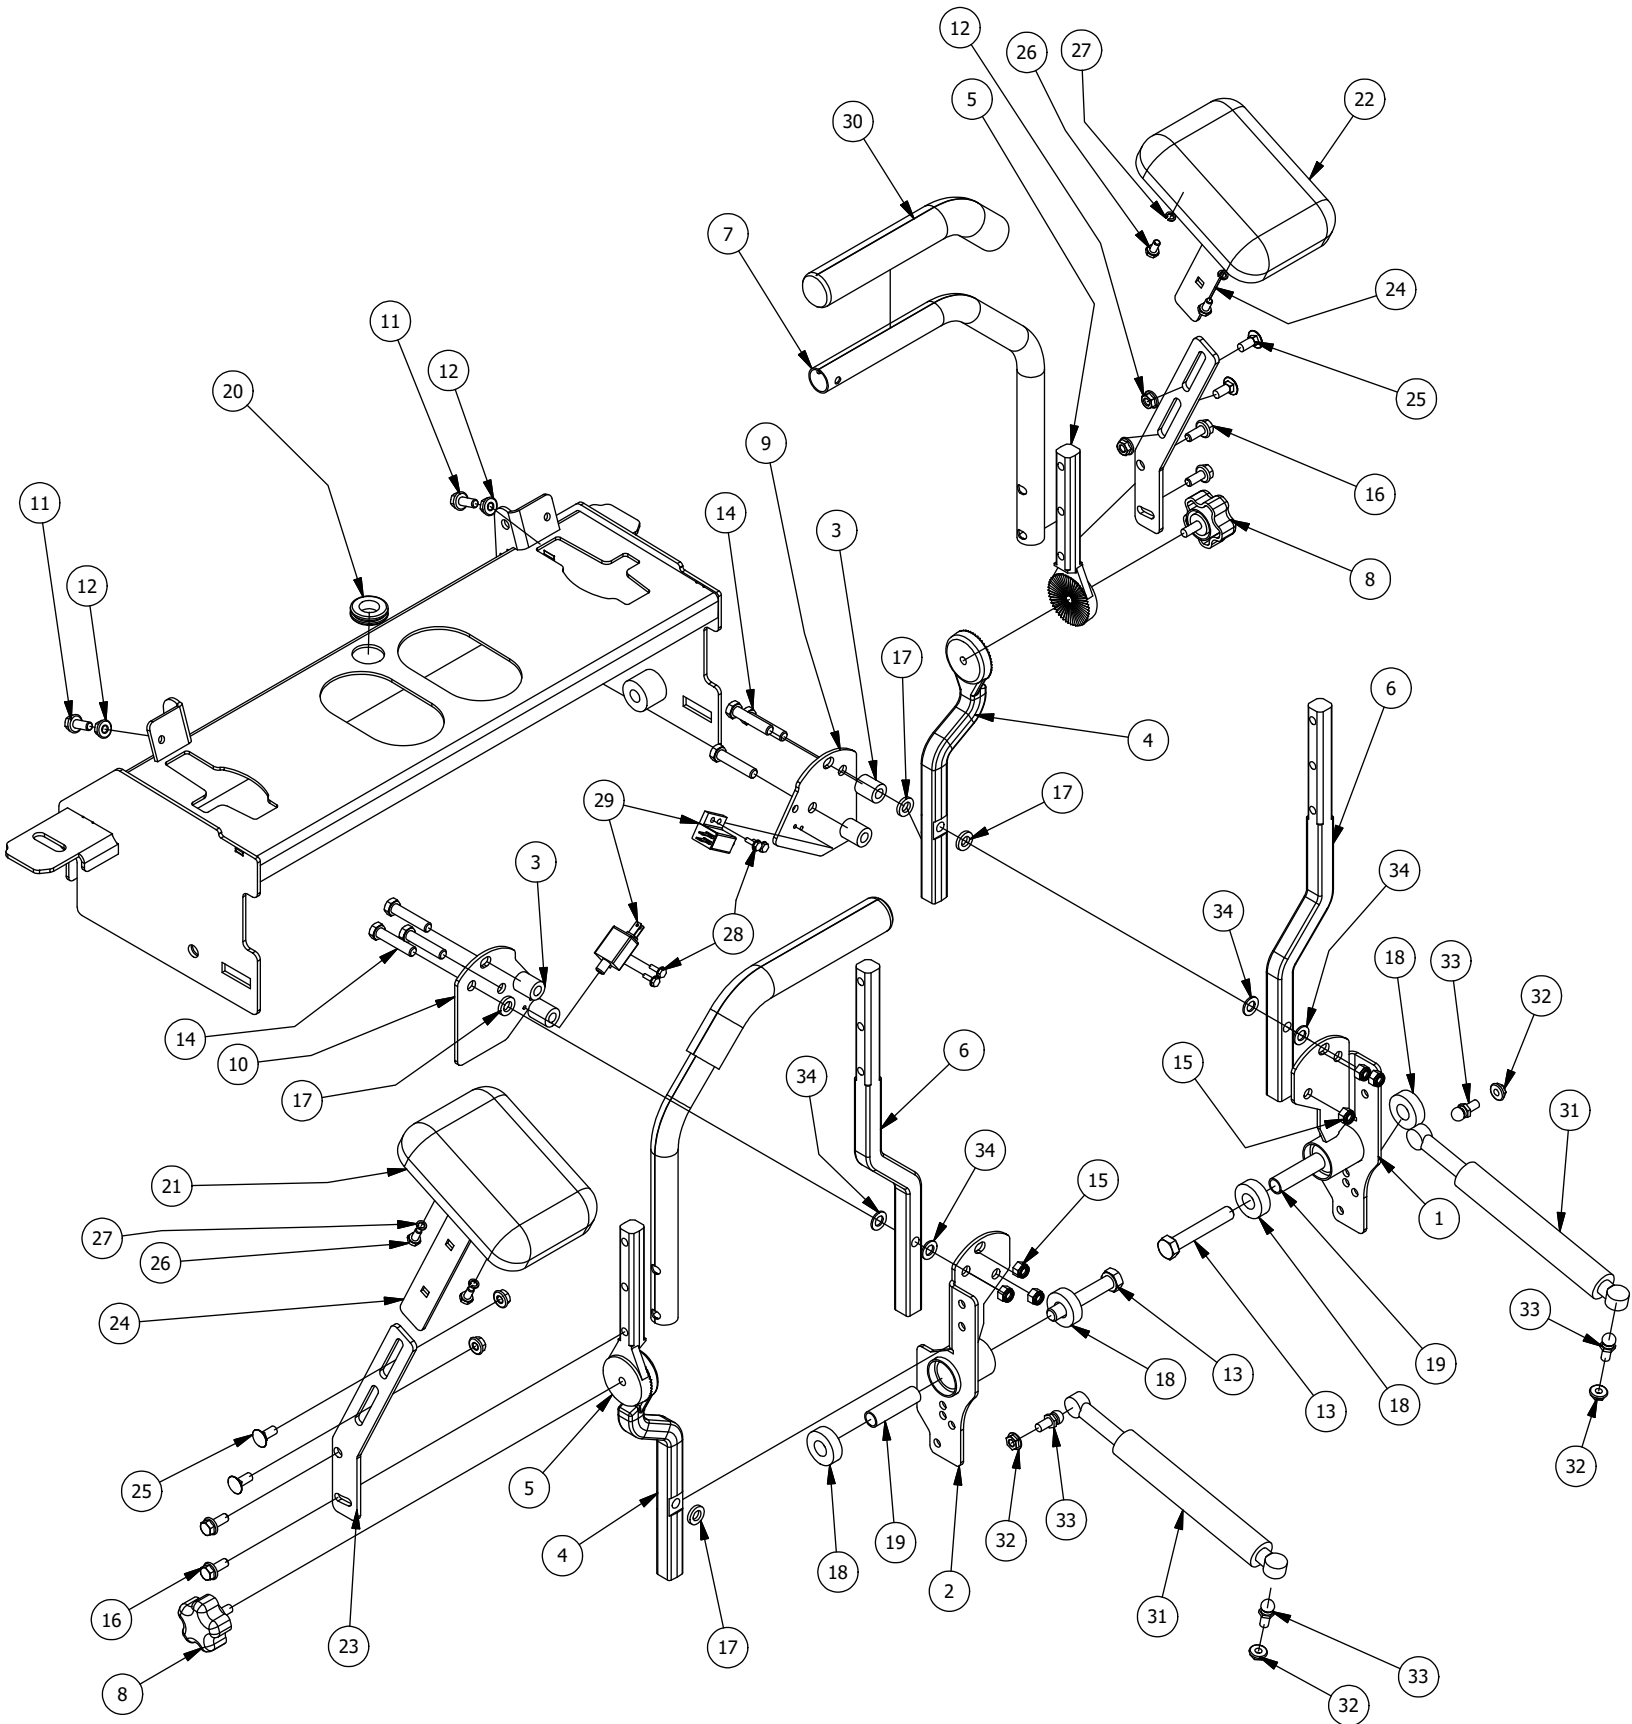

Drive Arm Assemblies

Drive Arm Assemblies			
ITEM	QTY	PART NUMBER	DESCRIPTION
1	1	490-0013-00	Mower Right Drive Arm Bracket Assembly
2	1	490-0012-00	Mower Left Drive Arm Bracket Assembly
3	4	425-0003-00	Mower Drive Arm Spacer
4	2	431-0002-00	Height/Pitch Adjustable Lower Drive Arm
5	2	431-0003-00	Height/Pitch Adjustable Upper Drive Arm
6	2	431-0001-00	Height Adjustable Drive Arm
7	2	403-0020-00	Mower Drive Handle Tube
8	2	445-0001-00	Lobed Knob w/ 5/16"-18 X .750" Stud
9	1	426-0003-00	Mower Right Control Arm Limit Switch Plate
10	1	426-0002-00	Mower Left Control Arm Limit Switch Plate
11	2	418-0049-00	5/16-18 X 3/4 IND HWH TRI LOB ZINC
12	6	413-0022-00	5/16-18 HEX FLANGE NUT W/SERR ZINC YELLOW
13	2	418-0050-00	1/2-13 X 3 HEX C/S GR 5 ZINC
14	6	418-0051-00	3/8-16 X 1-3/4 HEX C/S GR 2 ZINC
15	6	413-0013-00	3/8-16 NYLON INSERT FLANGE LOCKNUT ZINC
16	4	418-0048-00	5/16-18 X 3/4 HEX FLANGE BOLT GR 8 ZC YELLOW
17	4	419-0015-00	3/8" ID X 3/4" OD X 1/8" THK BRONZE WASHER
18	4	410-0005-00	5/8" ID X 1-3/8" OD X 7/16" THK BEARING
19	2	425-0004-00	Mower Drive Arm Hub & Deck Lift Arm Spacer
20	1	419-0008-00	3/4" ID X FOR 1-3/16" HOLE FOR 11 GA RUBBER GROMMIT
21	1	471-0019-00	Standard Stress Relief Arm Pad Left
22	1	471-0020-00	Standard Stress Relief Arm Pad Right
23	2	439-0010-00	Mower Drive Arm Pad Tube Mounting bracket
24	2	439-0011-00	Mower Drive Arm Pad Mount bracket
25	4	418-0063-00	5/16-18 X 3/4 CARRIAGE BOLT ZINC YELLOW
26	4	418-0056-00	1/4-20 X 1/2 HEX C/S GR 2 ZINC
27	4	419-0012-00	1/4 EXT TOOTH LOCKWASHER ZINC
28	4	418-0032-00	8-32 X 1/2 IND. HWH SLOT TYPE F TCS ZINC
29	2	486-0030-00	Safety Switch
30	2	484-0001-00	Handle Grip
31	2	487-0001-00	Control Arm Damper
32	4	413-0024-00	5/16-18 HEX SERRATED LARGE FLANGE L/NUT ZC
33	4	487-0005-00	Control Arm Damper Ball Stud
34	4	410-0011-00	.375 ID X .750 OD X .062 THK THRUST BEARING OIL-IMPREG BRNZ