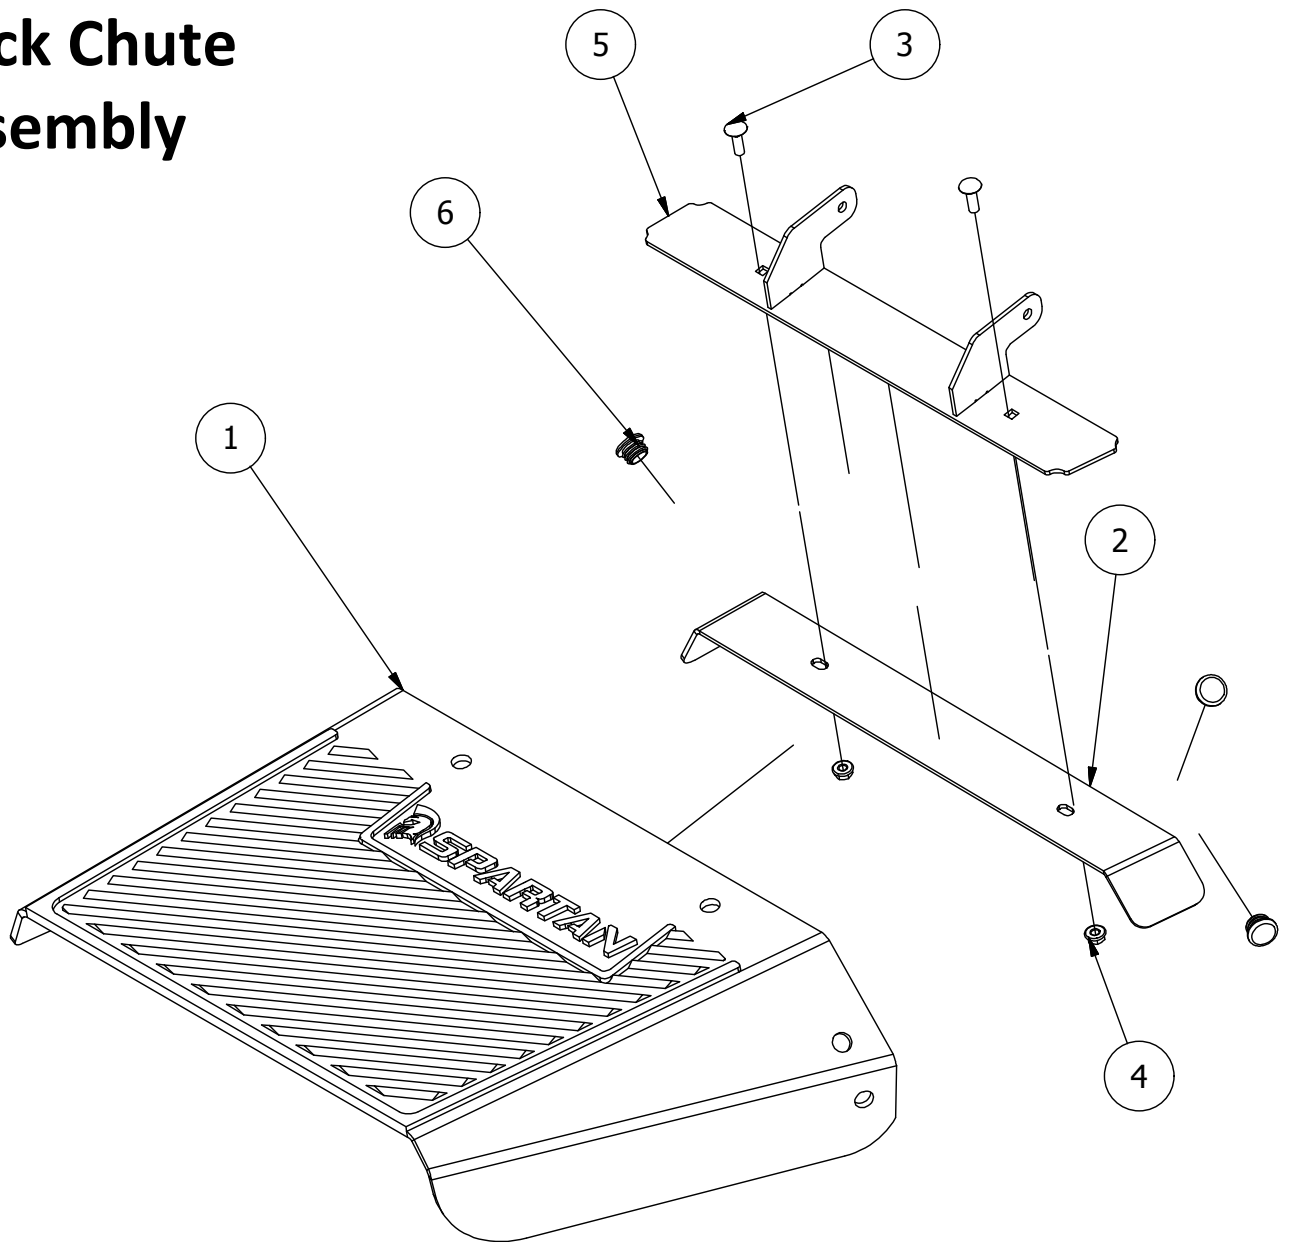

Deck Chute Assembly

Parts List

ITEM	QTY	PART NUMBER	DESCRIPTION
1	1	481-0008-00	Mower Rubber Discharge Chute 2018
2	1	439-0190-00	Deck Chute Hinge Backer Bracket
3	2	418-0060-00	5/16-18 X 1 CARRIAGE BOLT ZINC YELLOW
4	2	413-0027-00	5/16-18 NYLON INSERT FLANGE LOCKNUT ZC YELLOW
5	1	490-0056-00	RT/SRT Deck Chute Hinge Assembly
6	3	414-0017-00	1" Round Tube Glide:Textured BLK Plastic Plug