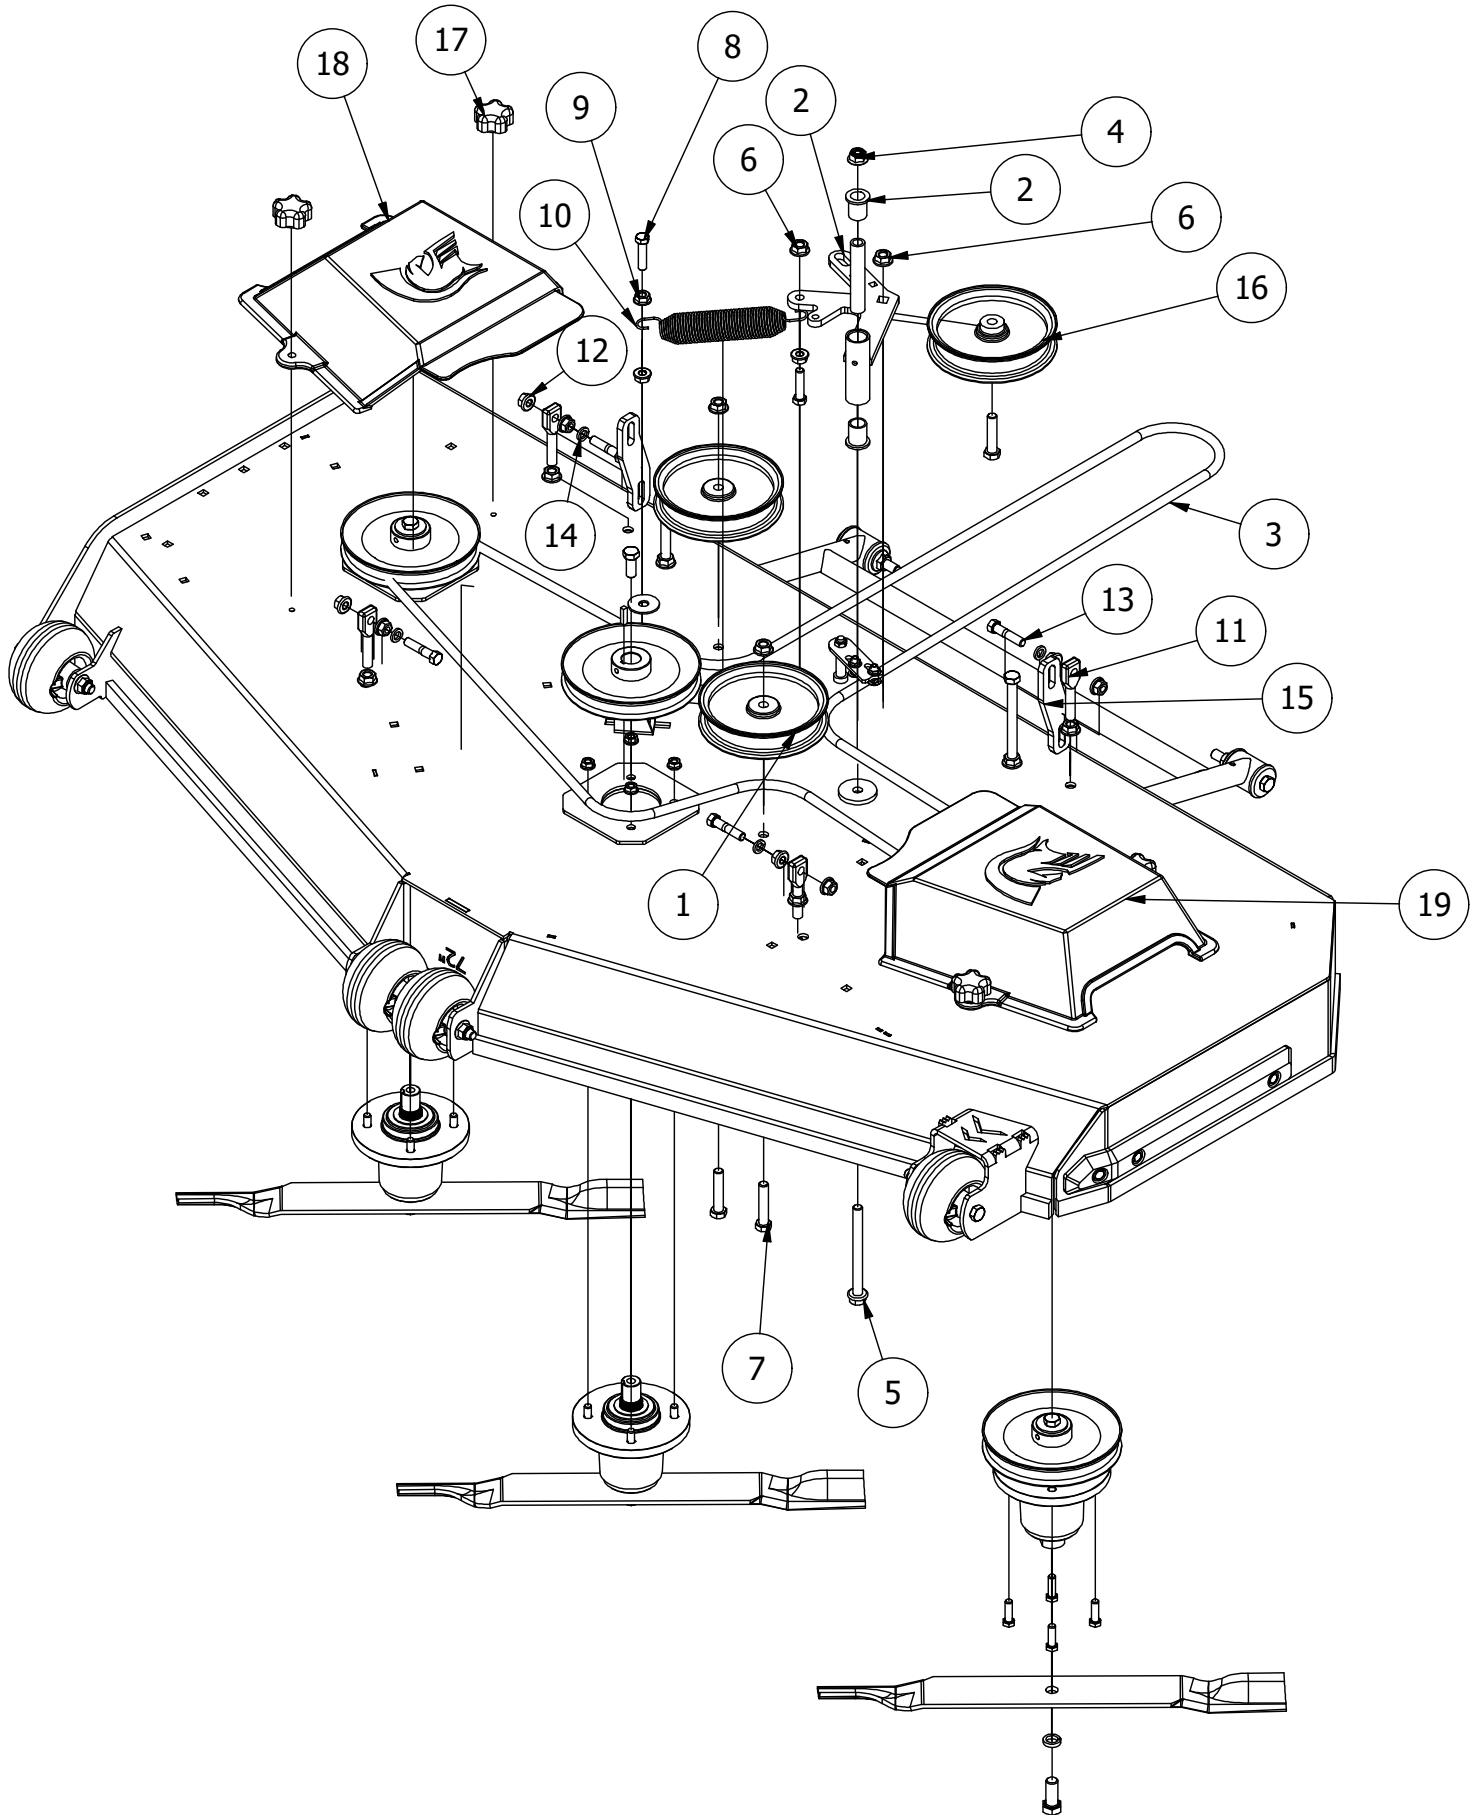

72" Deck Assembly 2

PARTS LIST			
ITEM	QTY	PART NUMBER	DESCRIPTION
1	2	433-0015-00	6-3/4" Idler Pulley, 15/16" Spacer Assembly
2	1	490-0019-00	Mower Deck Idler Pulley Arm Assembly
3	1	461-0003-00	72" Mower Deck Belt, HB x 186.5" Effective Length
4	4	413-0002-00	1/2-13 NYLON INSERT FLANGE LOCKNUT ZC YELLOW
5	1	418-0009-00	1/2-13 X 5-1/2 HEX FLANGE BOLT GR 8 ZY
6	4	413-0010-00	1/2-13 HEX FLANGE NUT W/SERR ZINC
7	2	418-0014-00	1/2-13 X 2-1/2 HEX FLANGE BOLT GR 8 ZC YELLOW
8	2	418-0011-00	7/16-14 X 1-3/4 HEX C/S GR 2 ZINC (NOT A/T)
9	3	413-0001-00	7/16-14 HEX FLANGE NUT W/SERR ZINC
10	1	434-0005-00	Deck/pump idler spring
11	4	448-0001-00	Mowre Deck height adjustment Stud
12	9	413-0011-00	7/16-14 HEX FLANGE NUT W/SERR ZINC YELLOW
13	4	418-0046-00	7/16-14 X 2 HEX C/S GR 5 ZINC YELLOW
14	4	419-0010-00	.443 ID X .750 OD X .125 THK NYLON BLACK
15	2	435-0011-00	Mower 72" Deck Rear Height Arm Connecting Link
16	1	433-0014-00	6-3/4" Idler Pulley, 15/16" Spacer Assembly
17	4	445-0003-00	Lobed Knob w/ 5/16"-18 insert
18	1	414-0020-00	Right Pulley Cover 61" RZ/RT/SRT, 72" RT/SRT
19	1	414-0021-00	Left Pulley Cover 61" RZ/RT/SRT, 72" RT/SRT