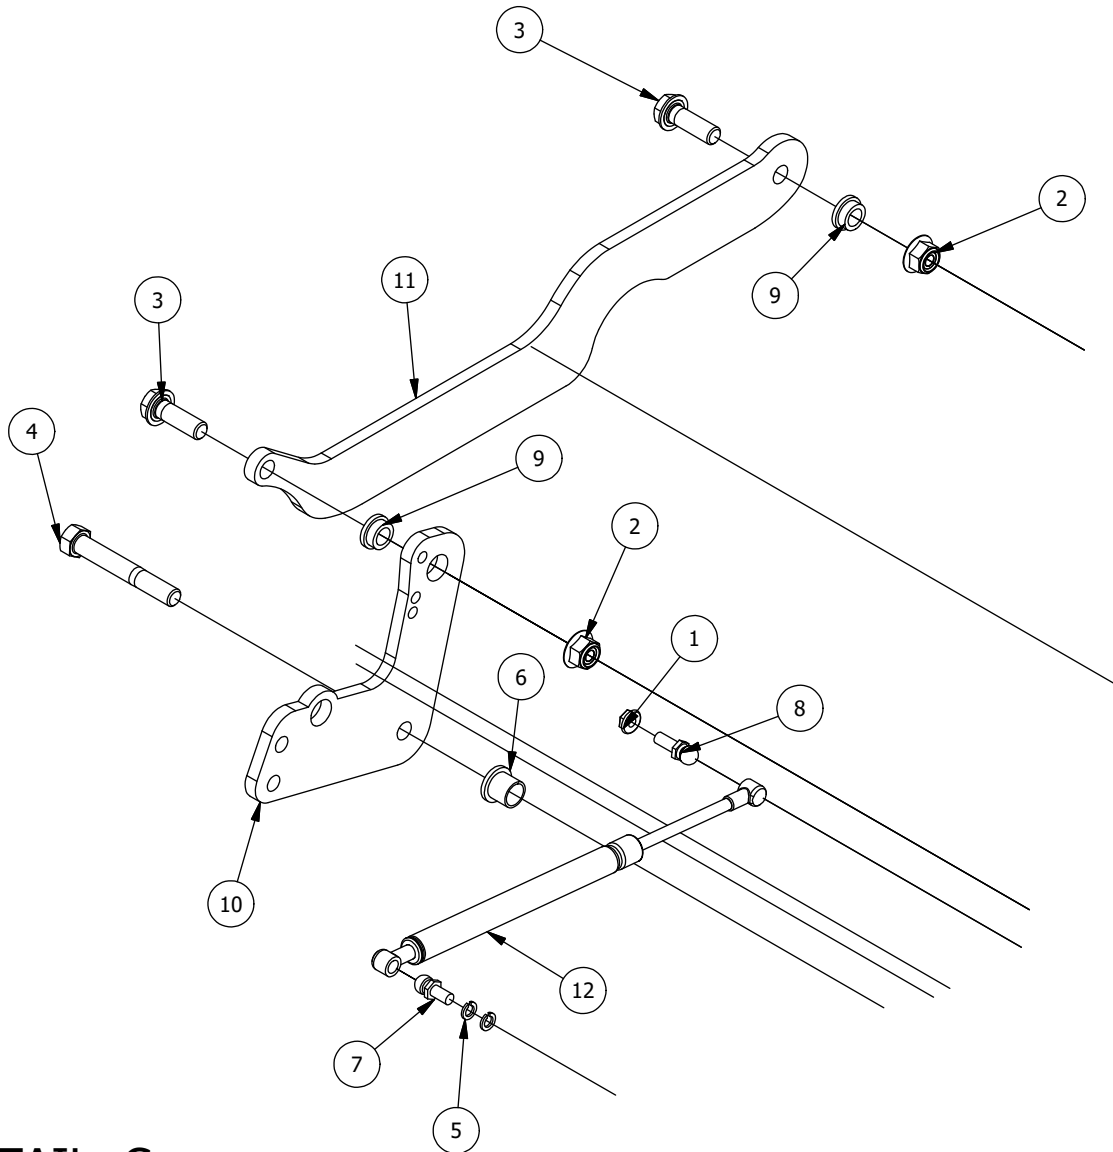

Brake, Floorboard, and Height Indicator Assembly

Parts List

ITEM	QTY	PART NUMBER	DESCRIPTION
1	1	439-0114-00	Mower Floorboard
2	1	481-0005-00	2017 Mower Rubber Foot Rest Mat Except for RZ
3	1	481-0006-00	2017 Mower Logo Floor Mat Except for RZ
4	1	439-0059-00	Mower Deck Height Foot Pedal
5	10	414-0002-00	8MM PUSH TYPE RETAINER NYLON BLACK
6	3	418-0008-00	5/16-18 X 3/4 CARRIAGE BOLT ZINC
7	11	413-0006-00	5/16-18 HEX FLANGE NUT W/SERR ZINC
8	8	413-0002-00	1/2-13 NYLON INSERT FLANGE LOCKNUT ZC YELLOW
9	2	418-0045-00	3/8-16 X 1 Carriage Bolt Zinc Yellow
10	4	413-0004-00	3/8-16 HEX FLANGE NUT W/SERR ZINC
11	4	429-0002-00	Push-In Rubber Bumper, Mower Floor
12	4	410-0008-00	5/8" ID X 3/4" OD X 3/4" LENGTH FLANGE BUSHING

DETAIL B

Detail B Parts List			
ITEM	QTY	PART NUMBER	DESCRIPTION
1	1	437-0003-00	Mower Deck Height Selector Shaft
2	1	444-0001-00	Mower HEIGHT SELECTOR CAM PIN
3	1	445-0002-00	Mower Deck Height Control Knob
4	8	413-0002-00	1/2-13 NYLON INSERT FLANGE LOCKNUT ZC YELLOW
5	4	413-0004-00	3/8-16 HEX FLANGE NUT W/SERR ZINC
6	7	410-0009-00	1/2" ID X 3/4" OD X 3/8" LENGTH FLANGE BUSHING
7	4	418-0047-00	1/2-13 X 1-1/2 HEX FLANGE BOLT ZINC YELLOW
8	2	418-0042-00	1/2-13 X 3-1/2 HEX C/S GR 5 ZINC YELLOW
9	2	418-0053-00	3/8-16 X 1 CARRIAGE BOLT ZINC
10	2	413-0048-00	5/8-11 HEX NUT ZINC YELLOW
11	4	410-0008-00	5/8" ID X 3/4" OD X 3/4" LENGTH FLANGE BUSHING
12	1	490-0045-00	Mower Deck Height Cam Casting
13	1	431-0004-00	Deck Height Brkt Right side
14	1	439-0698-00	2021 Deck Height Arm Right Link
15	1	435-0001-00	Brake Pedal Release Spring
16	1	439-0712-00	Mower Deck Height Indicator Rod Bracket
17	1	439-0711-00	2021 Deck Height Control Shaft spring Brkt
18	1	418-0040-00	3/8-16 X 1 HEX FLANGE BOLT GR 8 ZC YELLOW
19	1	413-0029-00	3/8-16 NYLON INSERT FLANGE L/NUT ZC YELLOW
20	1	410-0011-00	.375 ID X .750 OD X .062 THK THRUST BEARING OIL-IMPREG BRNZ
21	2	413-0012-00	1/4-20 HEX FLANGE NUT W/SERRATIONS ZC YELLOW
22	1	414-0037-00	Height Indicator Cable