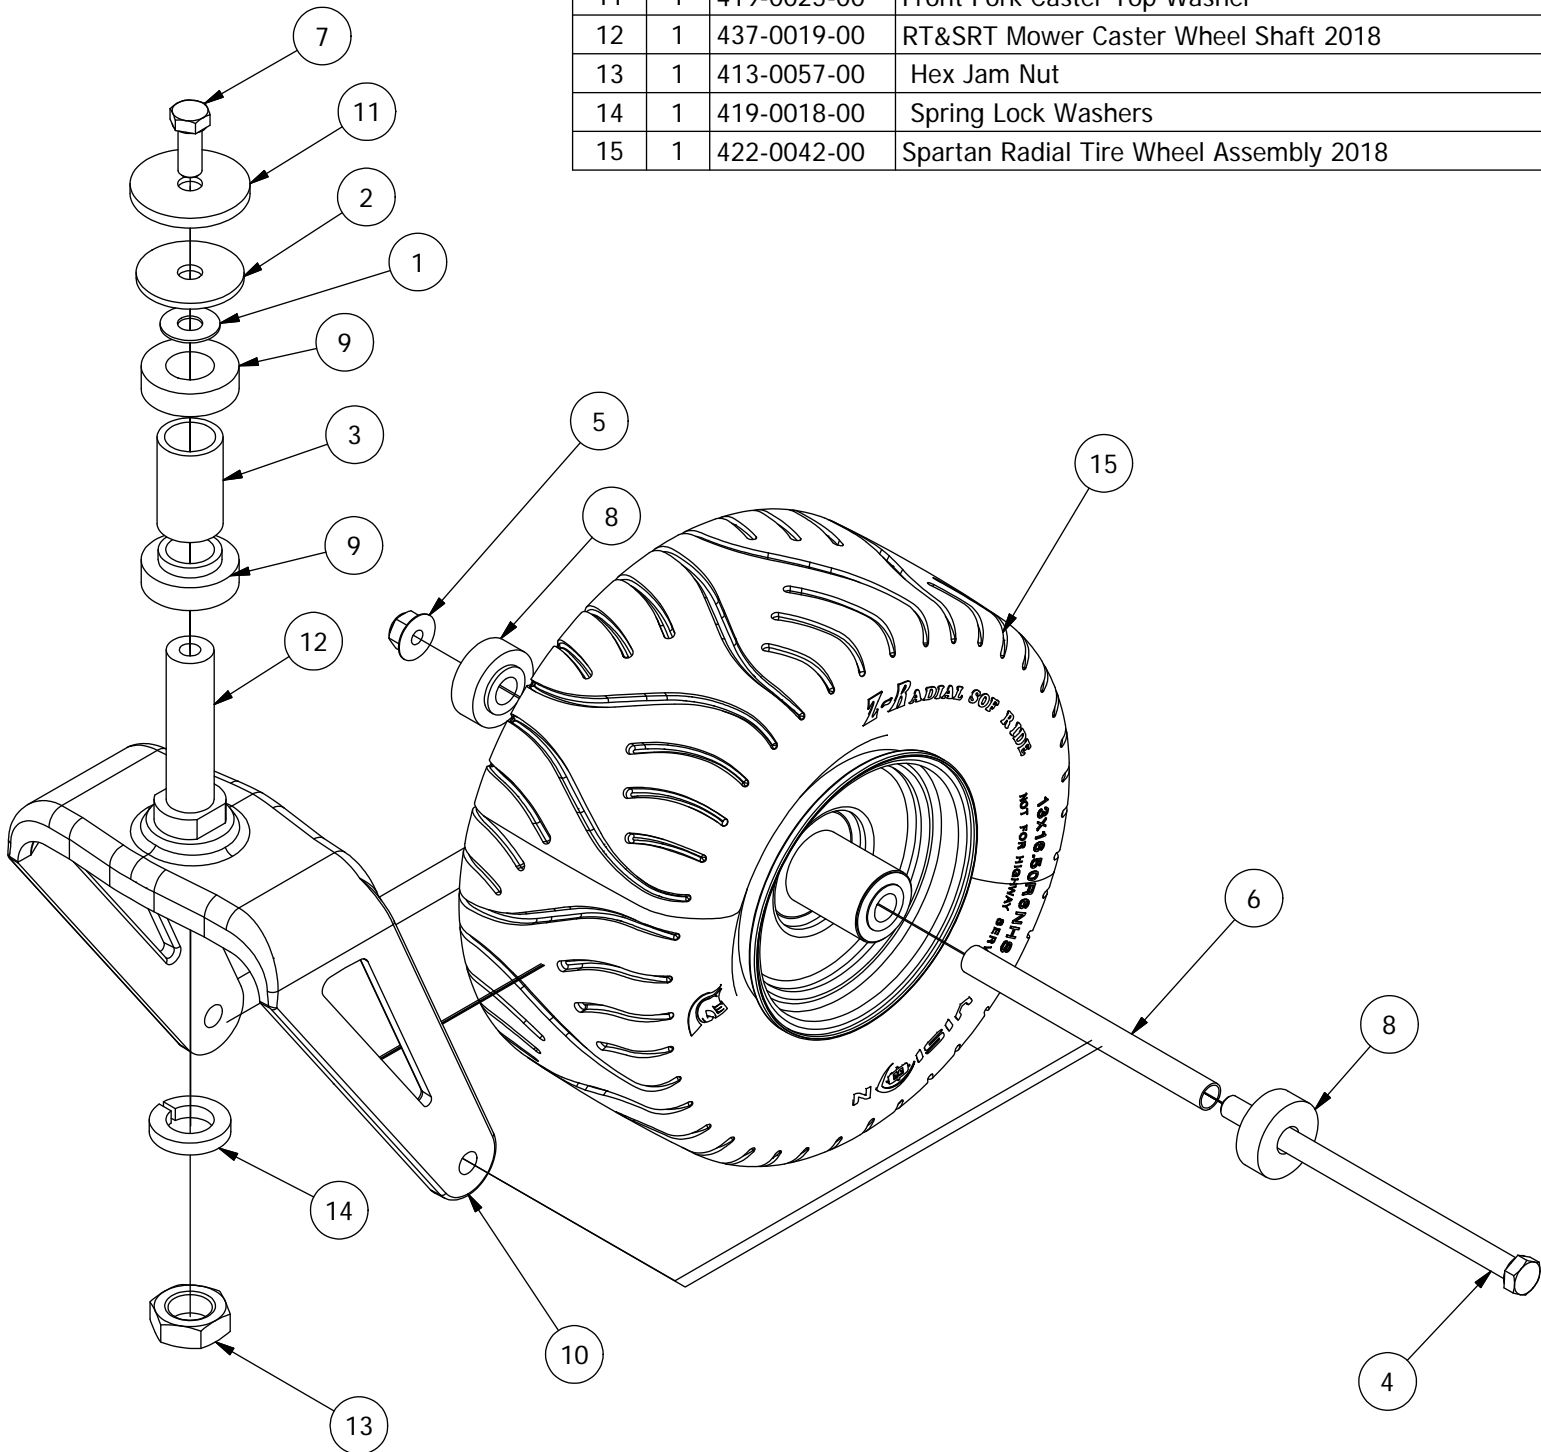

**SRT XD Mower
Parts Manual 2021**

TABLE OF CONTENTS

FRONT FORK ASSEMBLY	3
BRAKE, FLOORBOARD, AND HEIGHT INDICATOR ASSEMBLY	4-7
BATTERY AND SEAT SUSPENSION ASSEMBLY	8-9
DRIVE ARM ASSEMBLY	10-11
SEAT FRAME AND PUMP IDLER ASSEMBLY	12-15
GAS TANK ASSEMBLY	16-17
TRANSMISSION ASSEMBLY	18-19
54" DECK ASSEMBLY	20-23
54" DECK ASSEMBLY 1	20-21
54" DECK ASSEMBLY 2	22-23
61" DECK ASSEMBLY	24-27
61" DECK ASSEMBLY 1	24-25
61" DECK ASSEMBLY 2	26-27
72" DECK ASSEMBLY	28-31
72" DECK ASSEMBLY 1	28-29
72" DECK ASSEMBLY 2	30-31
DECK CHUTE ASSEMBLY.....	32
DECK SPINDLE ASSEMBLY.....	33
KAWASAKI FX1000 ENGINE ASSEMBLY.....	34
37HP VANGUARD ENGINE WITH OIL GUARD ASSEMBLY.....	35-36
28HP VNGUARD ENGINE ASSEMBLY.....	37
KAWASAKI FXT1000-EFI ENGINE ASSEMBLY.....	38
DECALS	39

Brake, Floorboard, and Height Indicator Assembly

Parts List

ITEM	QTY	PART NUMBER	DESCRIPTION
1	1	439-0114-00	Mower Floorboard
2	1	481-0005-00	2017 Mower Rubber Foot Rest Mat Except for RZ
3	1	481-0006-00	2017 Mower Logo Floor Mat Except for RZ
4	1	439-0059-00	Mower Deck Height Foot Pedal
5	10	414-0002-00	8MM PUSH TYPE RETAINER NYLON BLACK
6	3	418-0008-00	5/16-18 X 3/4 CARRIAGE BOLT ZINC
7	11	413-0006-00	5/16-18 HEX FLANGE NUT W/SERR ZINC
8	8	413-0002-00	1/2-13 NYLON INSERT FLANGE LOCKNUT ZC YELLOW
9	2	418-0045-00	3/8-16 X 1 Carriage Bolt Zinc Yellow
10	4	413-0004-00	3/8-16 HEX FLANGE NUT W/SERR ZINC
11	4	429-0002-00	Push-In Rubber Bumper, Mower Floor
12	4	410-0008-00	5/8" ID X 3/4" OD X 3/4" LENGTH FLANGE BUSHING