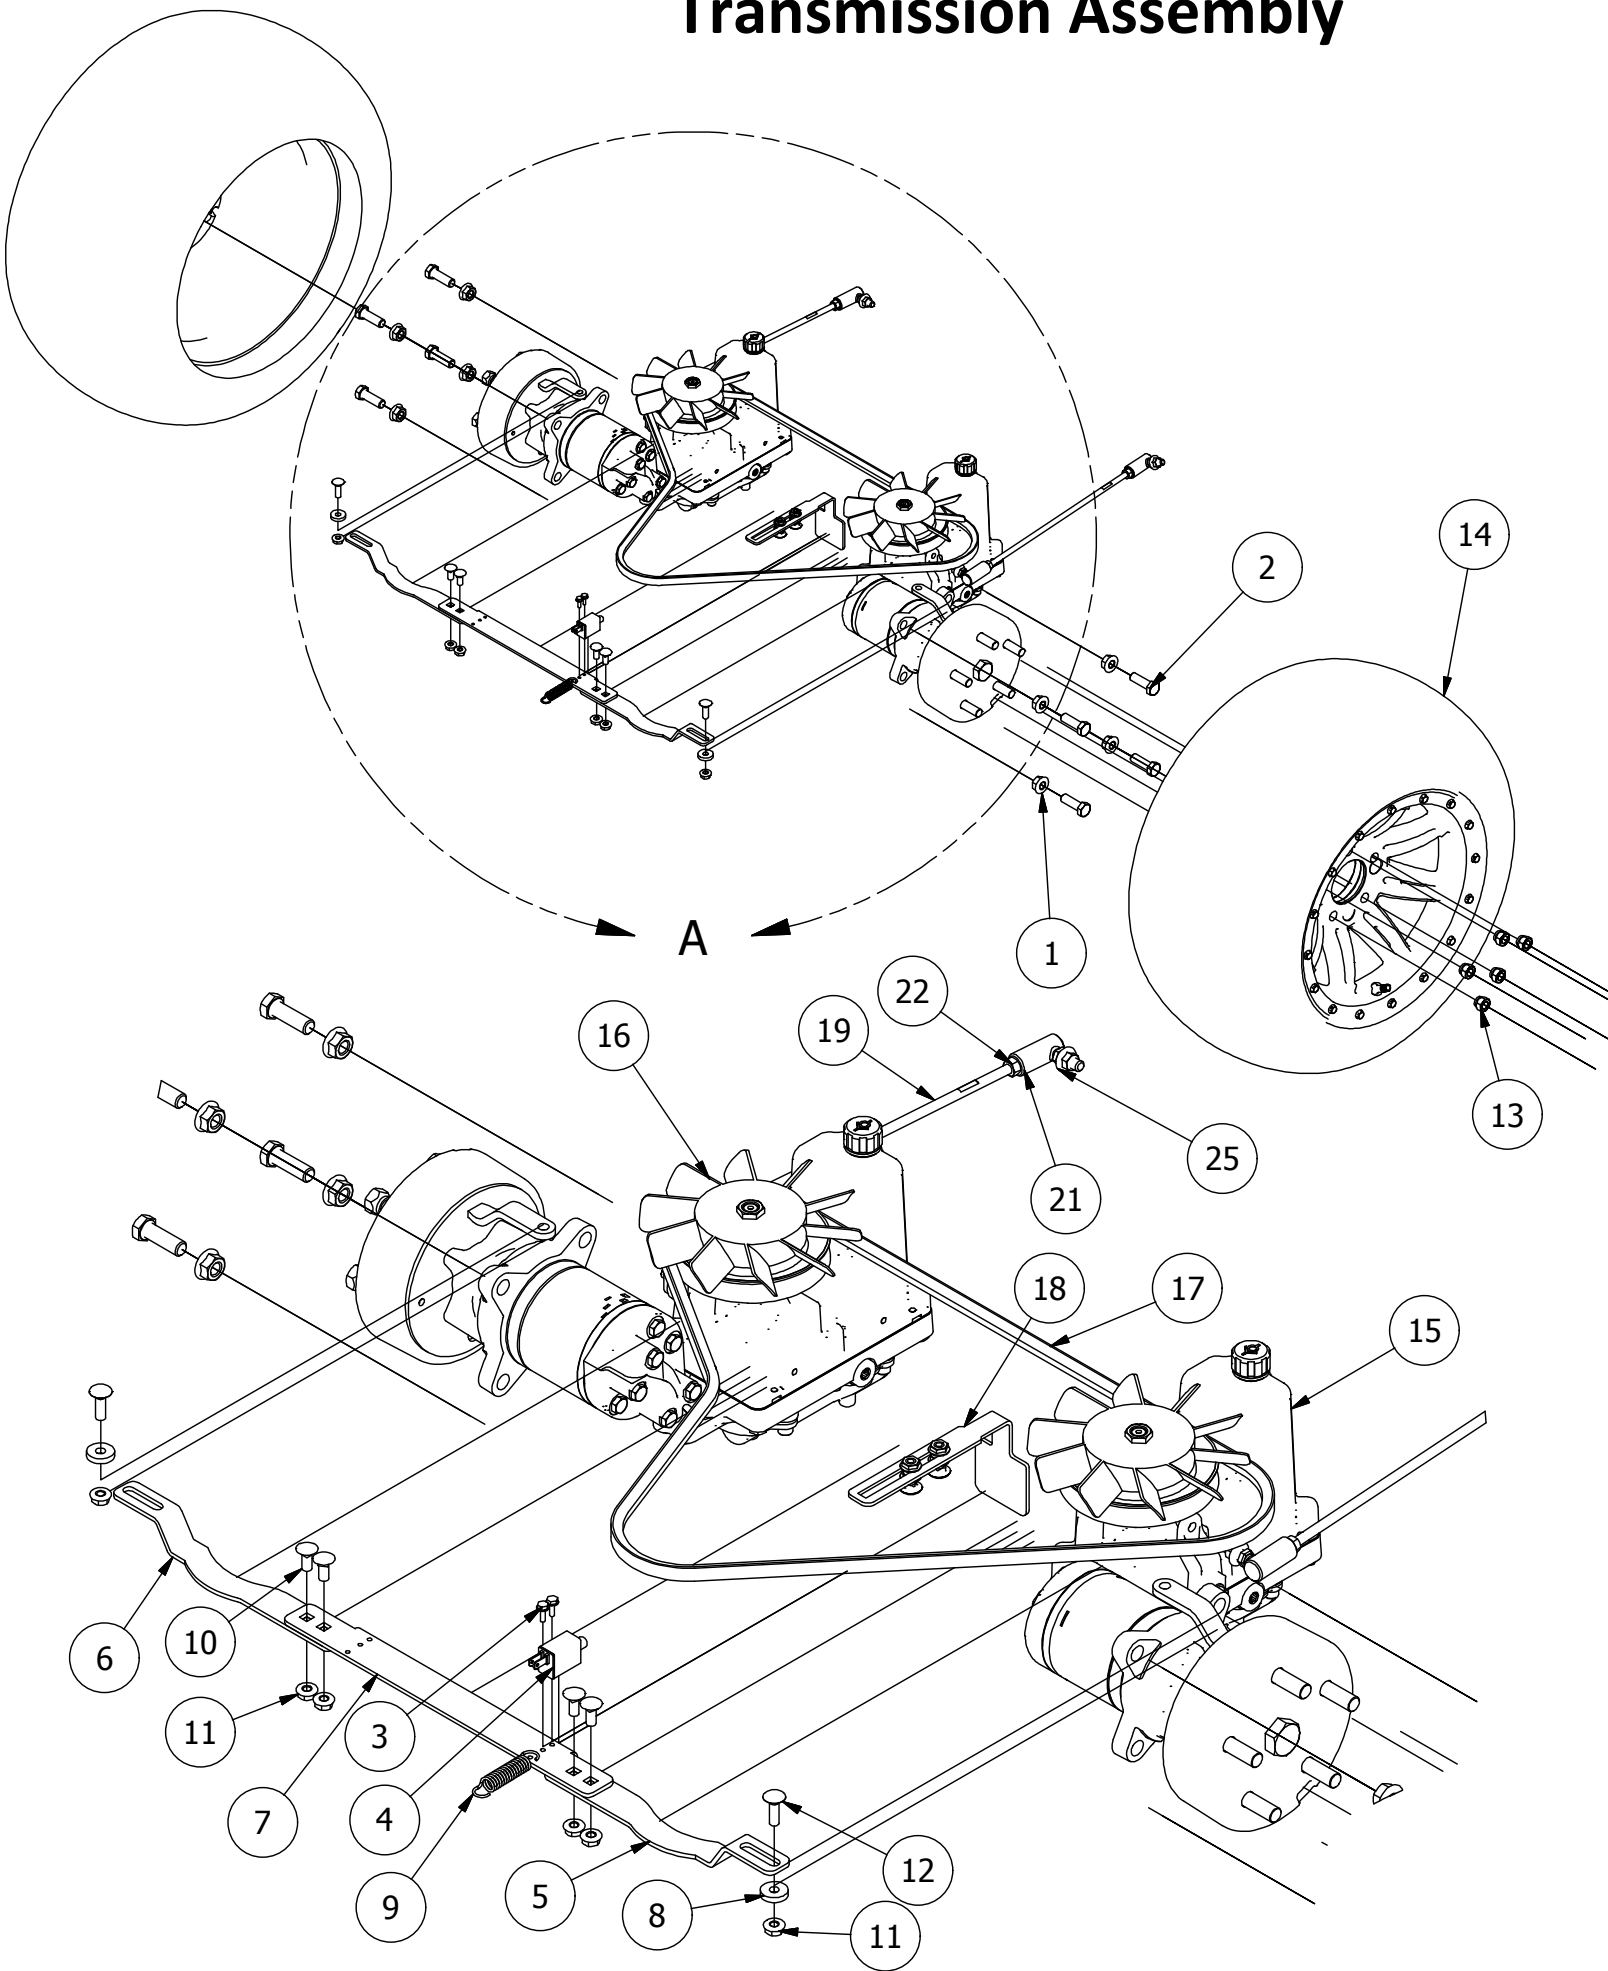

Transmission Assembly

DETAIL A

Transmission Assembly Parts List			
ITEM	QTY	PART NUMBER	DESCRIPTION
1	8	413-0010-00	1/2-13 HEX FLANGE NUT W/SERR ZINC
2	8	418-0020-00	1/2-13 X 1-1/2 HEX C/S GR 5 ZINC
3	2	418-0032-00	8-32 X 1/2 IND. HWH SLOT TYPE F TCS ZINC
4	1	486-0030-00	Safety Switch
5	1	439-0083-00	Mower Park Brake Right Actuation Bracket
6	1	439-0082-00	Mower Park Brake Left Actuation
7	1	439-0079-00	Mower Park Brake Center Bracket
8	2	419-0006-00	.312 ID X .875 OD X .1875 THK F/W NYLON BLK
9	1	434-0003-00	Brake Pedal Release Spring
10	4	418-0008-00	5/16-18 X 3/4 CARRIAGE BOLT ZINC
11	6	413-0019-00	5/16-18 NYLON INSERT FLANGE L/NUT ZINC
12	4	418-0010-00	5/16-18 X 1 CARRIAGE BOLT ZINC
13	10	413-0015-00	1/2-20 WHEEL NUT 60 DEGREE GR 5 ZINC
14	2	422-0005-00	Mower 24x14x12 Rear Tire/Wheel Assembly
15	1	450-0016-00	HTG16 Parker Right Side Transmission w/ Control Orifice
16	1	450-0015-00	HTG16 Parker Left Side Transmission w/ Control Orifice
17	1	461-0006-00	Mower Pump Belt, B x 69.40" Effective Length
18	1	439-0066-00	Mower Standard Transmission Brake Interlock Bracket
19	2	435-0002-00	Transmission Drive Arm Rod Standard Transmission
20	2	410-0001-00	Control Arm Rod End, Right
21	2	410-0002-00	Control Arm Rod End, Left
22	2	413-0003-00	5/16 Hex Nut Left hand thread