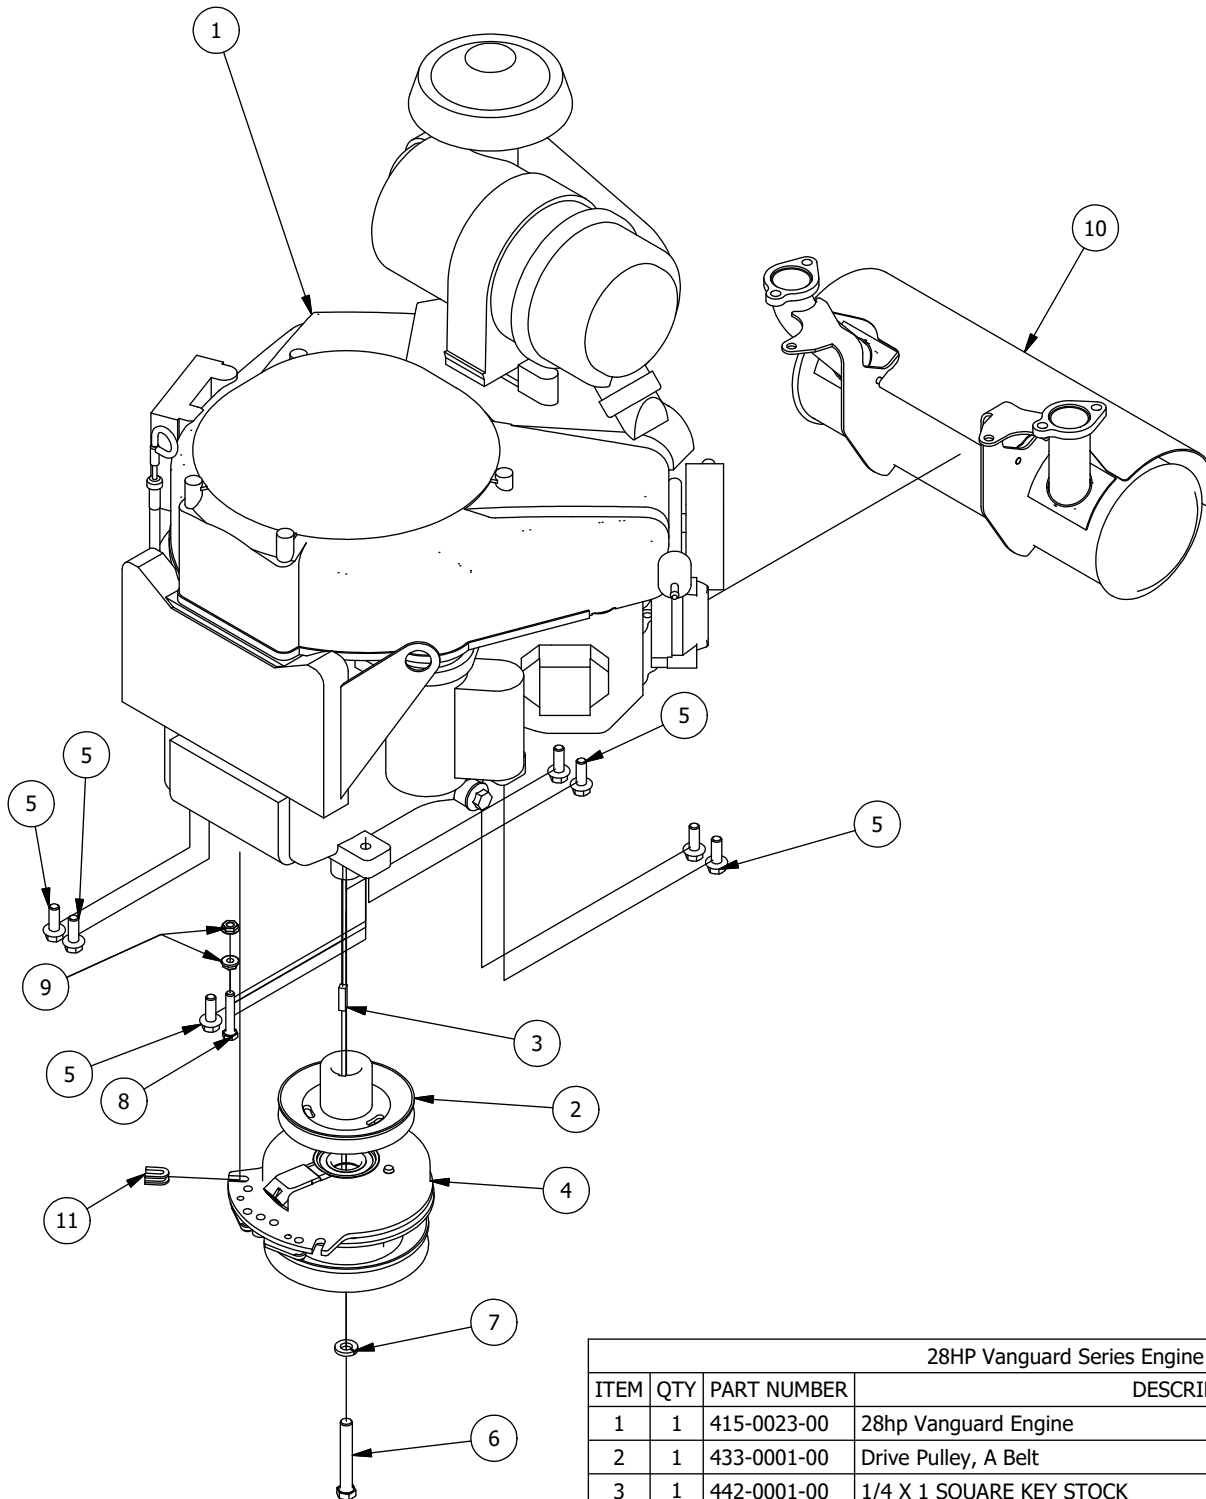

28HP Vanguard Engine Assembly

28HP Vanguard Series Engine			
ITEM	QTY	PART NUMBER	DESCRIPTION
1	1	415-0023-00	28hp Vanguard Engine
2	1	433-0001-00	Drive Pulley, A Belt
3	1	442-0001-00	1/4 X 1 SQUARE KEY STOCK
4	1	470-0002-00	PTO Clutch
5	7	418-0023-00	3/8-16 X 1-1/8 IND HWH W/SERR TRI LOB ZY
6	1	418-0022-00	7/16-20 X 3 HEX C/S GR 8 ZC YELLOW
7	1	419-0005-00	7/16 SPLIT LOCKWASHER GR 8 ZC YELLOW
8	1	418-0024-00	5/16-18 X 1-3/4 HEX C/S GR 5 ZINC
9	2	413-0006-00	5/16-18 HEX FLANGE NUT W/SERR ZINC
10	1	415-0051-00	B&S 32 HP/36HP Vanguard Series Engine Exhaust
11	1	437-0025-00	Mower Rotation Stop Brkt Sleeve