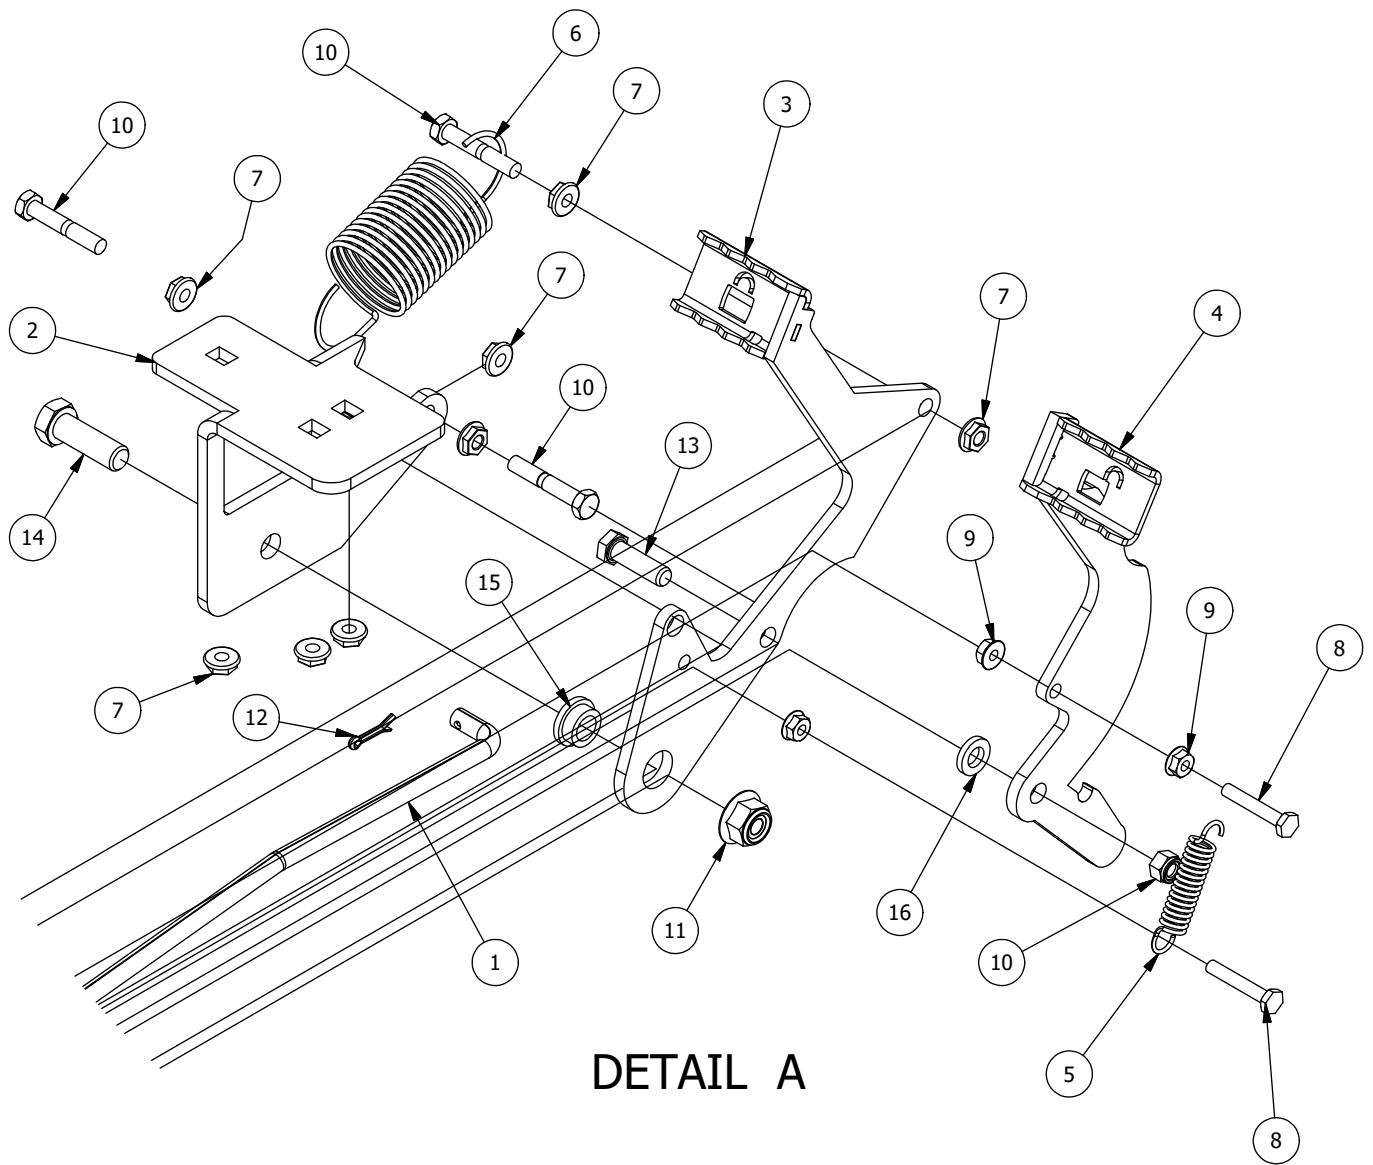

Brake, Floorboard, and Height Indicator Assembly

Parts List

ITEM	QTY	PART NUMBER	DESCRIPTION
1	1	439-0114-00	Mower Floorboard
2	1	481-0005-00	2017 Mower Rubber Foot Rest Mat Except for RZ
3	1	481-0006-00	2017 Mower Logo Floor Mat Except for RZ
4	1	439-0059-00	Mower Deck Height Foot Pedal
5	10	414-0002-00	8MM PUSH TYPE RETAINER NYLON BLACK
6	3	418-0008-00	5/16-18 X 3/4 CARRIAGE BOLT ZINC
7	11	413-0006-00	5/16-18 HEX FLANGE NUT W/SERR ZINC
8	8	413-0002-00	1/2-13 NYLON INSERT FLANGE LOCKNUT ZC YELLOW
9	2	418-0045-00	3/8-16 X 1 Carriage Bolt Zinc Yellow
10	4	413-0004-00	3/8-16 HEX FLANGE NUT W/SERR ZINC
11	4	429-0002-00	Push-In Rubber Bumper, Mower Floor
12	4	410-0008-00	5/8" ID X 3/4" OD X 3/4" LENGTH FLANGE BUSHING

DETAIL B

Detail B Parts List			
ITEM	QTY	PART NUMBER	DESCRIPTION
1	1	437-0003-00	Mower Deck Height Selector Shaft
2	1	444-0001-00	Mower HEIGHT SELECTOR CAM PIN
3	1	445-0002-00	Mower Deck Height Control Knob
4	8	413-0002-00	1/2-13 NYLON INSERT FLANGE LOCKNUT ZC YELLOW
5	4	413-0004-00	3/8-16 HEX FLANGE NUT W/SERR ZINC
6	7	410-0009-00	1/2" ID X 3/4" OD X 3/8" LENGTH FLANGE BUSHING
7	4	418-0047-00	1/2-13 X 1-1/2 HEX FLANGE BOLT ZINC YELLOW
8	2	418-0042-00	1/2-13 X 3-1/2 HEX C/S GR 5 ZINC YELLOW
9	2	418-0053-00	3/8-16 X 1 CARRIAGE BOLT ZINC
10	2	413-0048-00	5/8-11 HEX NUT ZINC YELLOW
11	4	410-0008-00	5/8" ID X 3/4" OD X 3/4" LENGTH FLANGE BUSHING
12	1	490-0045-00	Mower Deck Height Cam Casting
13	1	431-0004-00	Deck Height Brkt Right side
14	1	439-0698-00	2021 Deck Height Arm Right Link
15	1	435-0001-00	Brake Pedal Release Spring
16	1	439-0712-00	Mower Deck Height Indicator Rod Bracket
17	1	439-0711-00	2021 Deck Height Control Shaft spring Brkt
18	1	418-0040-00	3/8-16 X 1 HEX FLANGE BOLT GR 8 ZC YELLOW
19	1	413-0029-00	3/8-16 NYLON INSERT FLANGE L/NUT ZC YELLOW
20	1	410-0011-00	.375 ID X .750 OD X .062 THK THRUST BEARING OIL-IMPREG BRNZ
21	2	413-0012-00	1/4-20 HEX FLANGE NUT W/SERRATIONS ZC YELLOW
22	1	414-0037-00	Height Indicator Cable