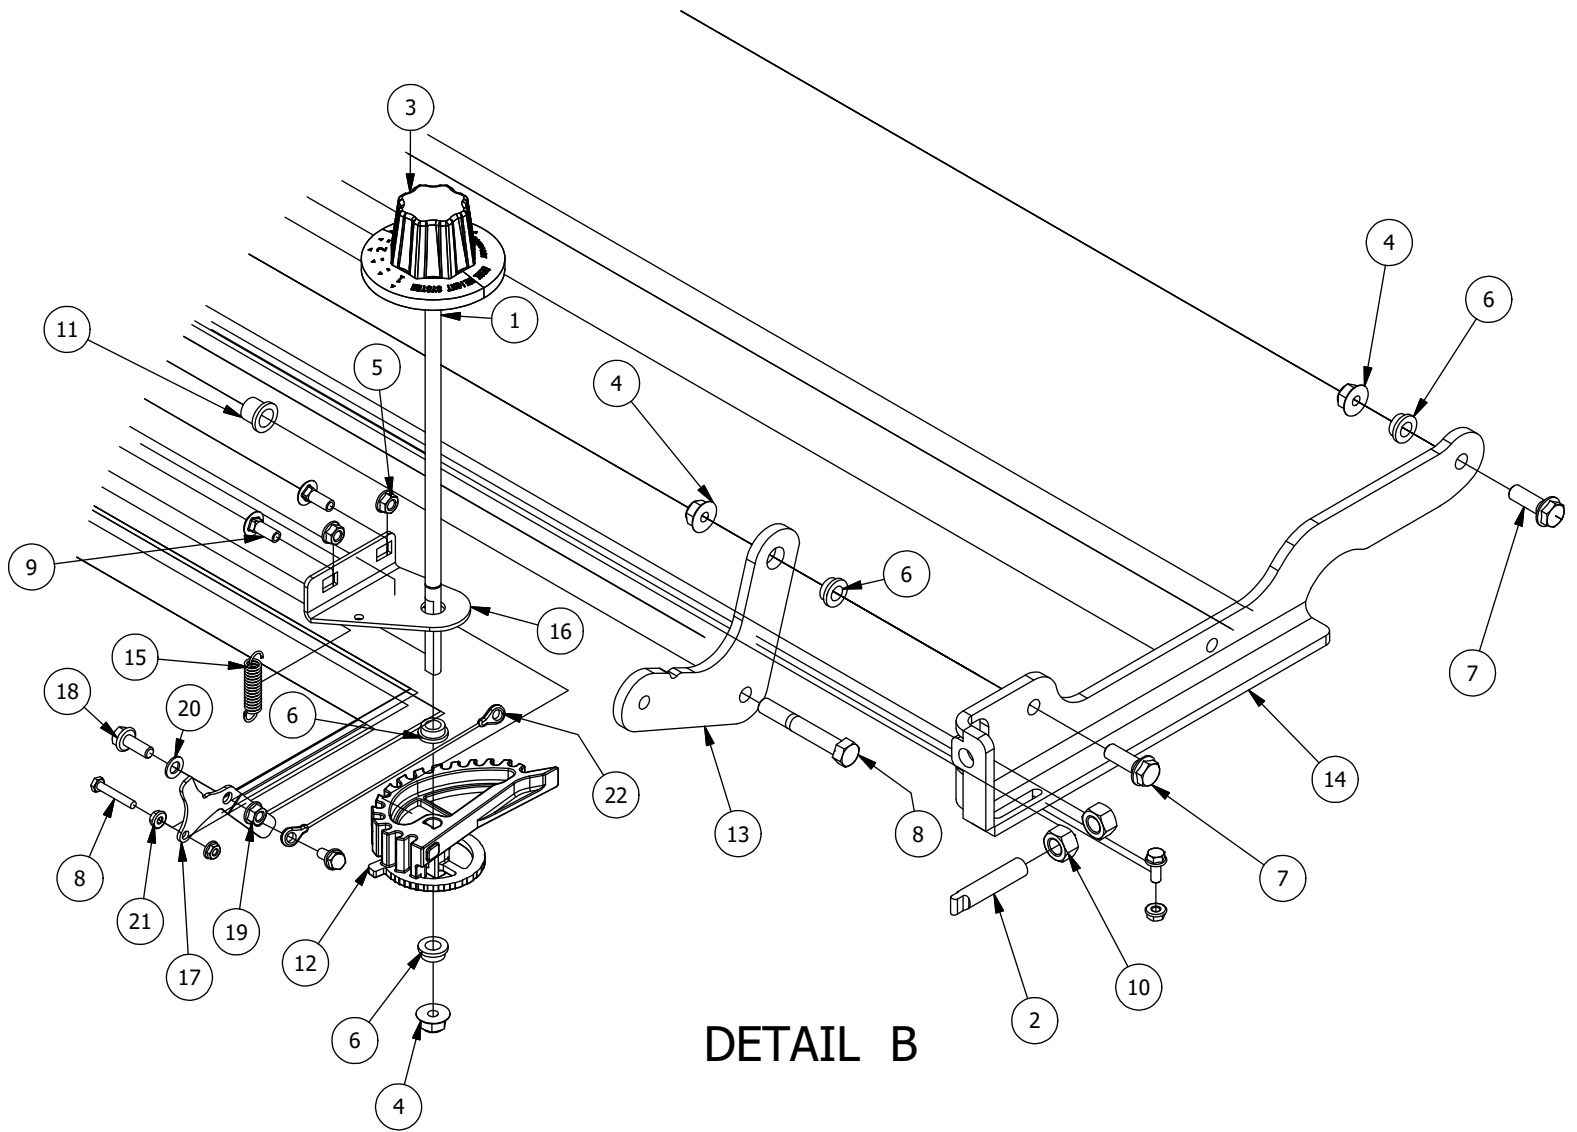

Brake, Floorboard, and Height Indicator Assembly

Parts List

ITEM	QTY	PART NUMBER	DESCRIPTION
1	1	439-0114-00	Mower Floorboard
2	1	481-0005-00	2017 Mower Rubber Foot Rest Mat Except for RZ
3	1	481-0006-00	2017 Mower Logo Floor Mat Except for RZ
4	1	439-0059-00	Mower Deck Height Foot Pedal
5	10	414-0002-00	8MM PUSH TYPE RETAINER NYLON BLACK
6	3	418-0008-00	5/16-18 X 3/4 CARRIAGE BOLT ZINC
7	11	413-0006-00	5/16-18 HEX FLANGE NUT W/SERR ZINC
8	8	413-0002-00	1/2-13 NYLON INSERT FLANGE LOCKNUT ZC YELLOW
9	2	418-0045-00	3/8-16 X 1 Carriage Bolt Zinc Yellow
10	4	413-0004-00	3/8-16 HEX FLANGE NUT W/SERR ZINC
11	4	429-0002-00	Push-In Rubber Bumper, Mower Floor
12	4	410-0008-00	5/8" ID X 3/4" OD X 3/4" LENGTH FLANGE BUSHING

DETAIL B

Detail B Parts List			
ITEM	QTY	PART NUMBER	DESCRIPTION
1	1	437-0003-00	Mower Deck Height Selector Shaft
2	1	444-0001-00	Mower HEIGHT SELECTOR CAM PIN
3	1	445-0002-00	Mower Deck Height Control Knob
4	8	413-0002-00	1/2-13 NYLON INSERT FLANGE LOCKNUT ZC YELLOW
5	4	413-0004-00	3/8-16 HEX FLANGE NUT W/SERR ZINC
6	7	410-0009-00	1/2" ID X 3/4" OD X 3/8" LENGTH FLANGE BUSHING
7	4	418-0047-00	1/2-13 X 1-1/2 HEX FLANGE BOLT ZINC YELLOW
8	2	418-0042-00	1/2-13 X 3-1/2 HEX C/S GR 5 ZINC YELLOW
9	2	418-0053-00	3/8-16 X 1 CARRIAGE BOLT ZINC
10	2	413-0048-00	5/8-11 HEX NUT ZINC YELLOW
11	4	410-0008-00	5/8" ID X 3/4" OD X 3/4" LENGTH FLANGE BUSHING
12	1	490-0045-00	Mower Deck Height Cam Casting
13	1	431-0004-00	Deck Height Brkt Right side
14	1	439-0698-00	2021 Deck Height Arm Right Link
15	1	435-0001-00	Brake Pedal Release Spring
16	1	439-0712-00	Mower Deck Height Indicator Rod Bracket
17	1	439-0711-00	2021 Deck Height Control Shaft spring Brkt
18	1	418-0040-00	3/8-16 X 1 HEX FLANGE BOLT GR 8 ZC YELLOW
19	1	413-0029-00	3/8-16 NYLON INSERT FLANGE L/NUT ZC YELLOW
20	1	410-0011-00	.375 ID X .750 OD X .062 THK THRUST BEARING OIL-IMPREG BRNZ
21	2	413-0012-00	1/4-20 HEX FLANGE NUT W/SERRATIONS ZC YELLOW
22	1	414-0037-00	Height Indicator Cable