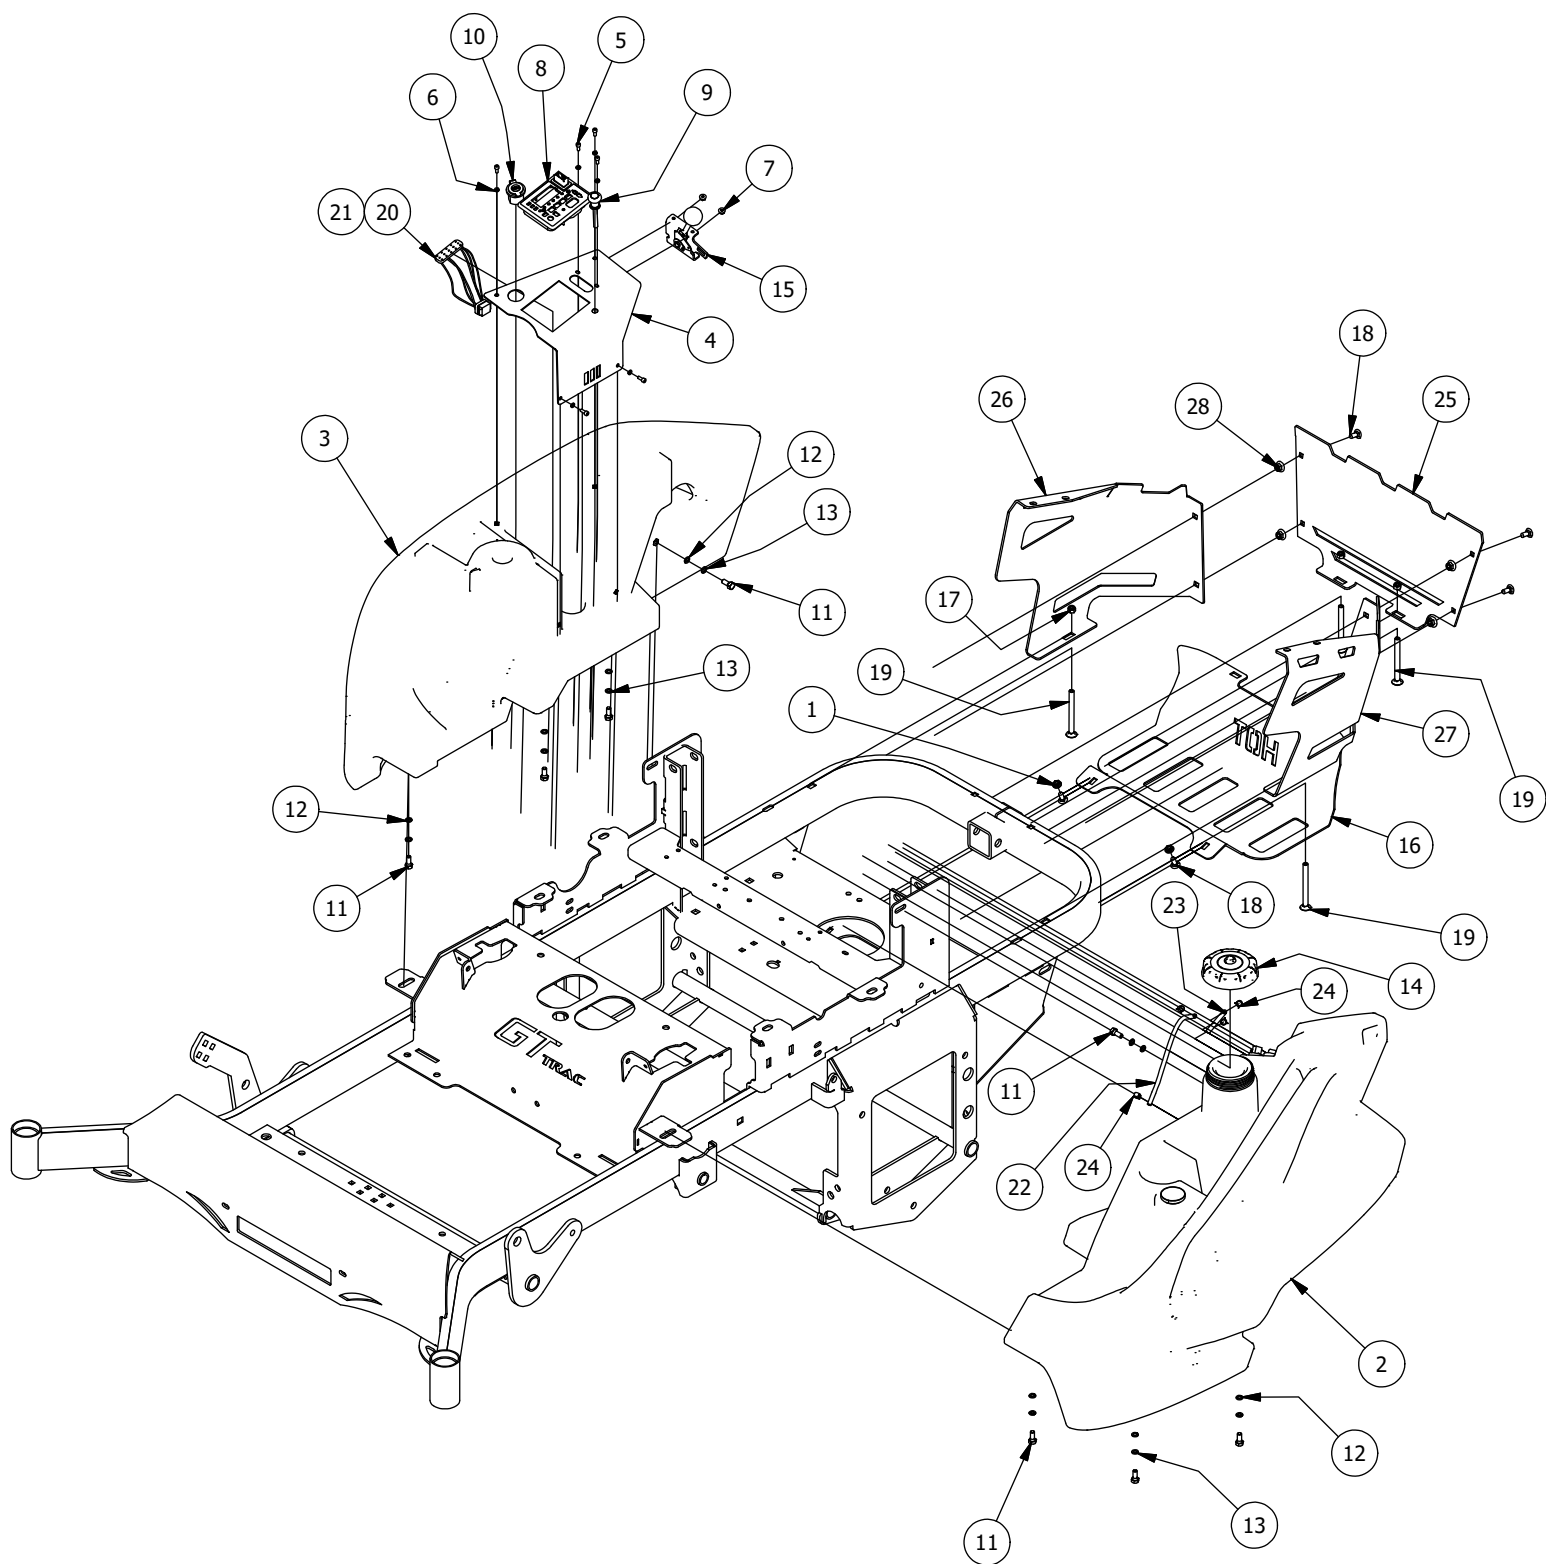

Gas Tank Assembly

Gas Tank Assembly			
ITEM	QTY	PART NUMBER	DESCRIPTION
1	2	413-0006-00	5/16-18 HEX FLANGE NUT W/SERR ZINC
2	1	467-0001-00	Mower Gasoline Fuel Tank Assembly
3	1	467-0002-00	Mower Console
4	1	439-0022-00	Mower Control Panel Bracket
5	6	418-0055-00	10-24 X 1/2 SOCKET C/S 18-8 SS
6	6	419-0011-00	#10 SPLIT LOCKWASHER 18-8 SS
7	2	413-0008-00	10-24 NYLON INSERT LOCKNUT 18-8 SS
8	1	486-0004-00	Mower Control Console, Carbureted Engine
9	1	464-0002-00	Choke Cable
10	1	677-2075-00	12 Volt Auxilliary Plug
11	8	418-0054-00	5/16-18 X 3/4 HEX C/S ZINC
12	8	419-0007-00	5/16 Flat Washer
13	8	419-0009-00	5/16 SPLIT LOCKWASHER ZINC
14	1	467-0008-00	Tank Fill Neck Non-Venting Cap
15	1	464-0001-00	Mower Throttle Cable Assembly w / Handle
16	2	439-0006-00	Mower Muffler Guard
17	4	413-0013-00	3/8-16 NYLON INSERT FLANGE LOCKNUT ZINC
18	6	418-0008-00	5/16-18 X 3/4 CARRIAGE BOLT ZINC
19	4	418-0018-00	3/8-16 X 4 CARRIAGE BOLT ZINC/YEL
20	1	486-0010-00	Mower B&S Vanguard 32hp/36hp Harness
21	1	486-0024-00	Kawasaki 730 EFI / 850 EFI Wiring Harness
22	1	751-1014-00	1/4 Fuel Line - Low Perm
23	1	451-0002-00	vapor vent line tube
24	4	472-0003-00	1/4 Spring Hose Clamp
25	1	439-0690-00	2021 RT/SRT Engine Cowling Center
26	1	439-0691-00	2021 RT/SRT Engine Cowling Left
27	1	439-0692-00	2021 RT/SRT Engine Cowling Right
28	4	413-0066-00	5/16-24 Hex Flange Nut Serr Yello Zinc