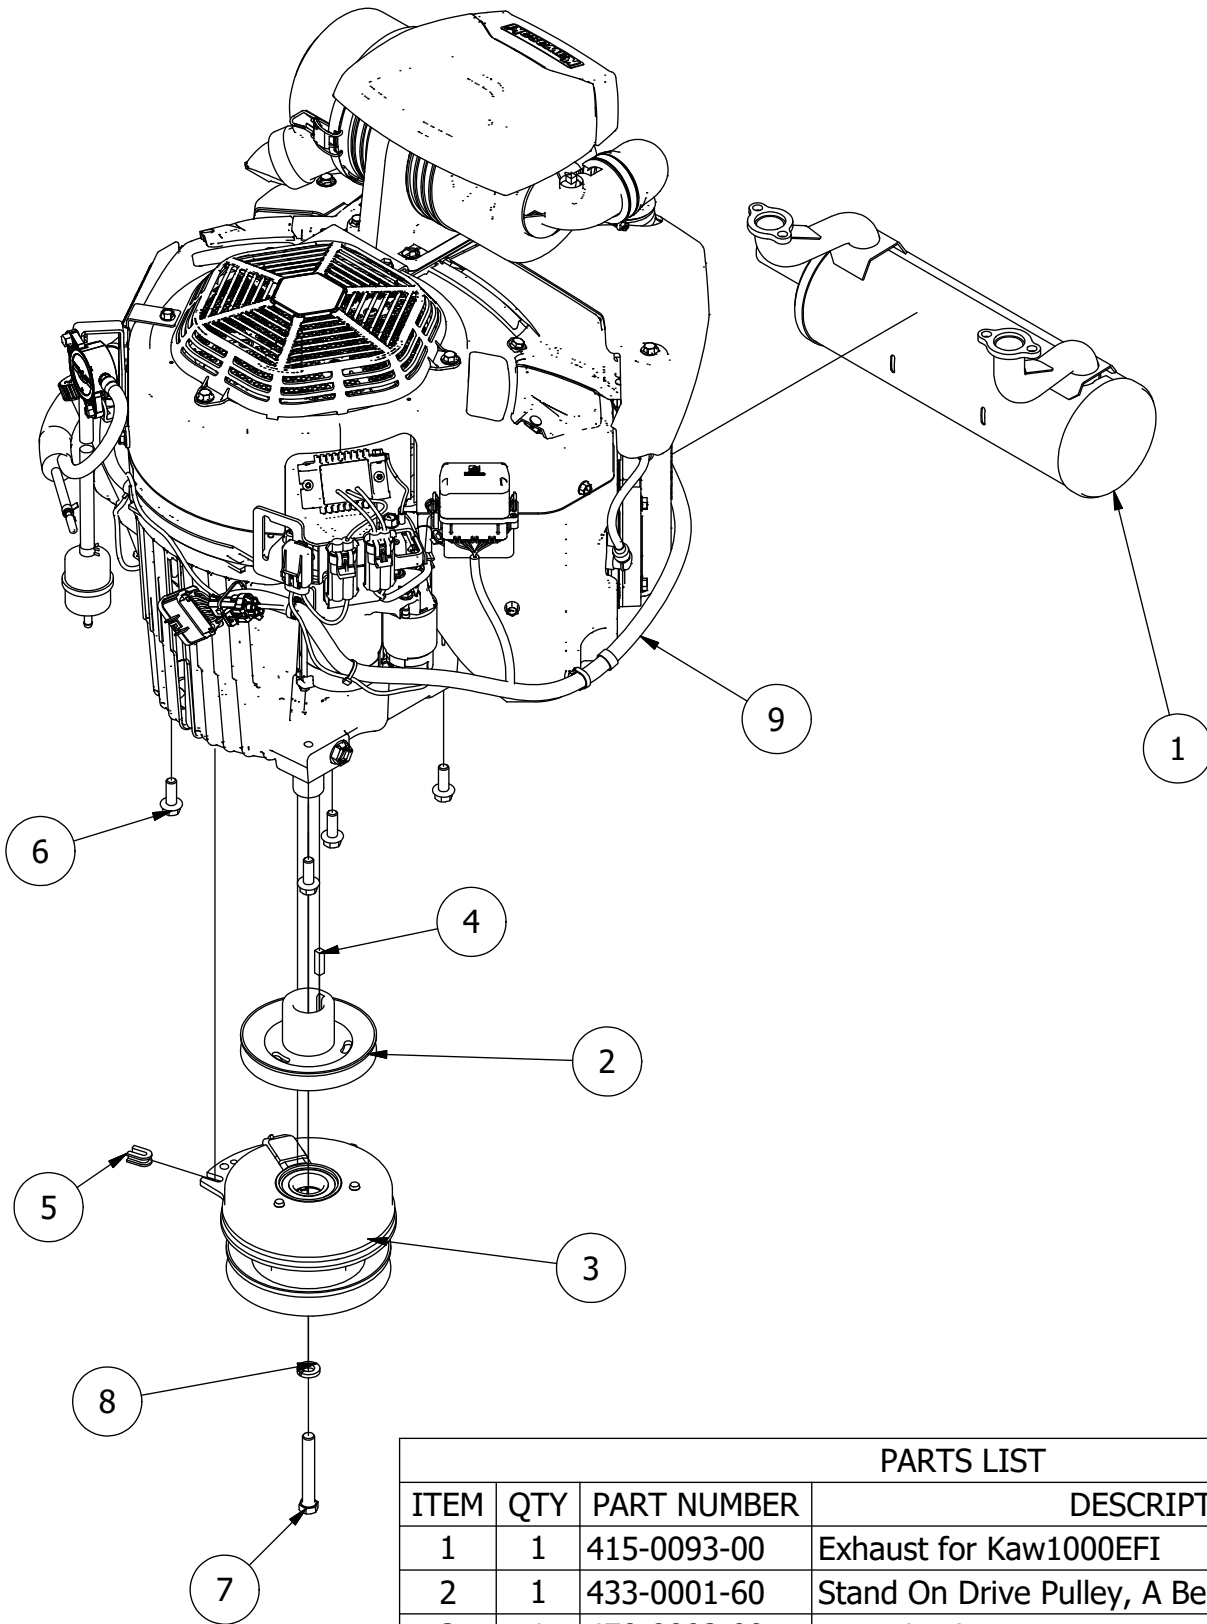

Kawasaki FXT1000-EFI Engine Assembly

PARTS LIST			
ITEM	QTY	PART NUMBER	DESCRIPTION
1	1	415-0093-00	Exhaust for Kaw1000EFI
2	1	433-0001-60	Stand On Drive Pulley, A Belt
3	1	470-0002-00	PTO Clutch
4	1	442-0001-00	1/4 X 1 SQUARE KEY STOCK
5	1	437-0025-00	Mower Rotation Stop Brkt Sleeve
6	4	418-0023-00	3/8-16 X 1-1/8 IND HWH W/SERR TRI LOB ZY
7	1	418-0022-00	7/16-20 X 3 HEX C/S GR 8 ZC YELLOW
8	1	419-0005-00	7/16 SPLIT LOCKWASHER GR 8 ZC YELLOW
9	1	415-0088-00	Kawasaki FXT1000V-EFI Engine