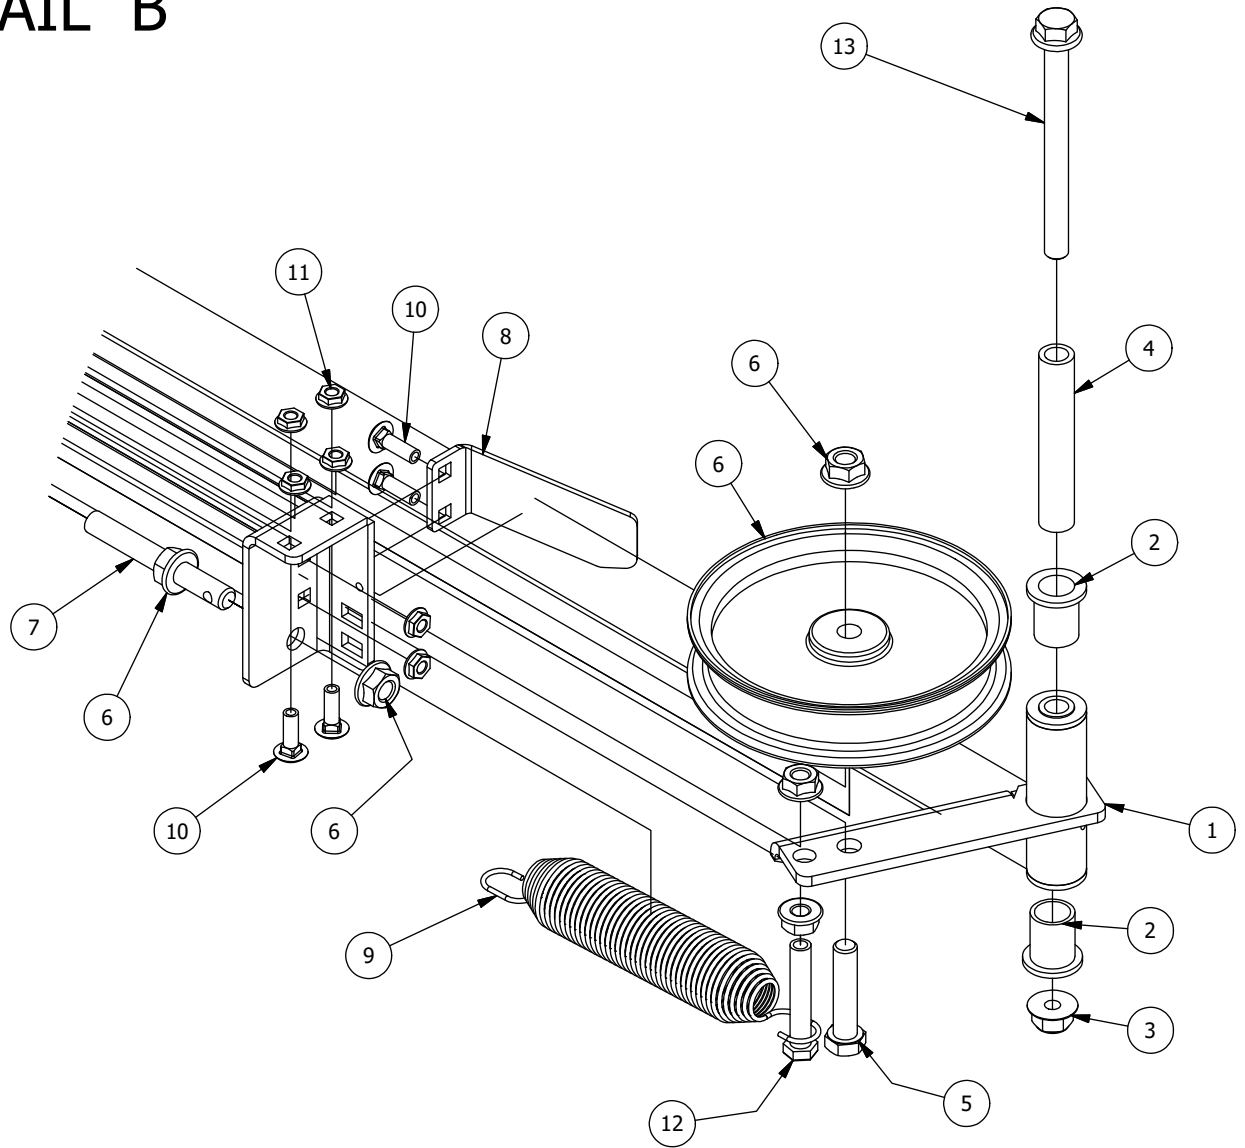

Brake, Floorboard, and Height Indicator Assembly

Parts List

ITEM	QTY	PART NUMBER	DESCRIPTION
1	1	439-0114-00	Mower Floorboard
2	1	481-0005-00	2017 Mower Rubber Foot Rest Mat Except for RZ
3	1	481-0006-00	2017 Mower Logo Floor Mat Except for RZ
4	1	439-0059-00	Mower Deck Height Foot Pedal
5	10	414-0002-00	8MM PUSH TYPE RETAINER NYLON BLACK
6	3	418-0008-00	5/16-18 X 3/4 CARRIAGE BOLT ZINC
7	11	413-0006-00	5/16-18 HEX FLANGE NUT W/SERR ZINC
8	8	413-0002-00	1/2-13 NYLON INSERT FLANGE LOCKNUT ZC YELLOW
9	2	418-0045-00	3/8-16 X 1 Carriage Bolt Zinc Yellow
10	4	413-0004-00	3/8-16 HEX FLANGE NUT W/SERR ZINC
11	4	429-0002-00	Push-In Rubber Bumper, Mower Floor
12	4	410-0008-00	5/8" ID X 3/4" OD X 3/4" LENGTH FLANGE BUSHING

Seat Frame and Pump Idler Assemblies

Seat Frame and Pump Idler Assemblies

ITEM	QTY	PART NUMBER	DESCRIPTION
1	1	490-0018-00	Mower Pump Idler Pulley Arm Assembly
2	2	410-0007-00	3/4" ID X 15/16" OD X 1-1/8" LENGTH FLANGE BUSHING
3	1	413-0002-00	1/2-13 NYLON INSERT FLANGE LOCKNUT ZC YELLOW
4	1	425-0006-00	Mower Inner Idler Spacer
5	1	418-0012-00	1/2-13 X 2-1/4 HEX C/S GR 5 ZINC
6	2	413-0026-00	1/4-20 NYLON INSERT FLANGE L/NUT ZINC

DETAIL B

Detail B Parts List

ITEM	QTY	PART NUMBER	DESCRIPTION
1	1	490-0018-00	Mower Pump Idler Pulley Arm Assembly
2	2	410-0007-00	3/4" ID X 15/16" OD X 1-1/8" LENGTH FLANGE BUSHING
3	1	413-0002-00	1/2-13 NYLON INSERT FLANGE LOCKNUT ZC YELLOW
4	1	425-0006-00	Mower Inner Idler Spacer
5	1	418-0012-00	1/2-13 X 2-1/4 HEX C/S GR 5 ZINC
6	3	413-0010-00	1/2-13 HEX FLANGE NUT W/SERR ZINC
7	1	430-0001-00	Mower Pump Spring Tensioner
8	1	439-0132-00	RT/SRT Clutch Anti-rotation Brkt
9	1	434-0007-00	2019 Mower Deck Spring
10	4	418-0010-00	5/16-18 X 1 CARRIAGE BOLT ZC/YEL
11	6	413-0006-00	5/16-18 HEX FLANGE NUT W/SERR ZINC
12	1	418-0013-00	7/16-14 X 2-1/2 HEX C/S GR 5 ZINC
13	1	418-0009-00	1/2-13 X 5-1/2 HEX FLANGE BOLT GR 8 ZY
6	1	433-0014-00	6-3/4" Idler Pulley, 15/16" Spacer Assembly