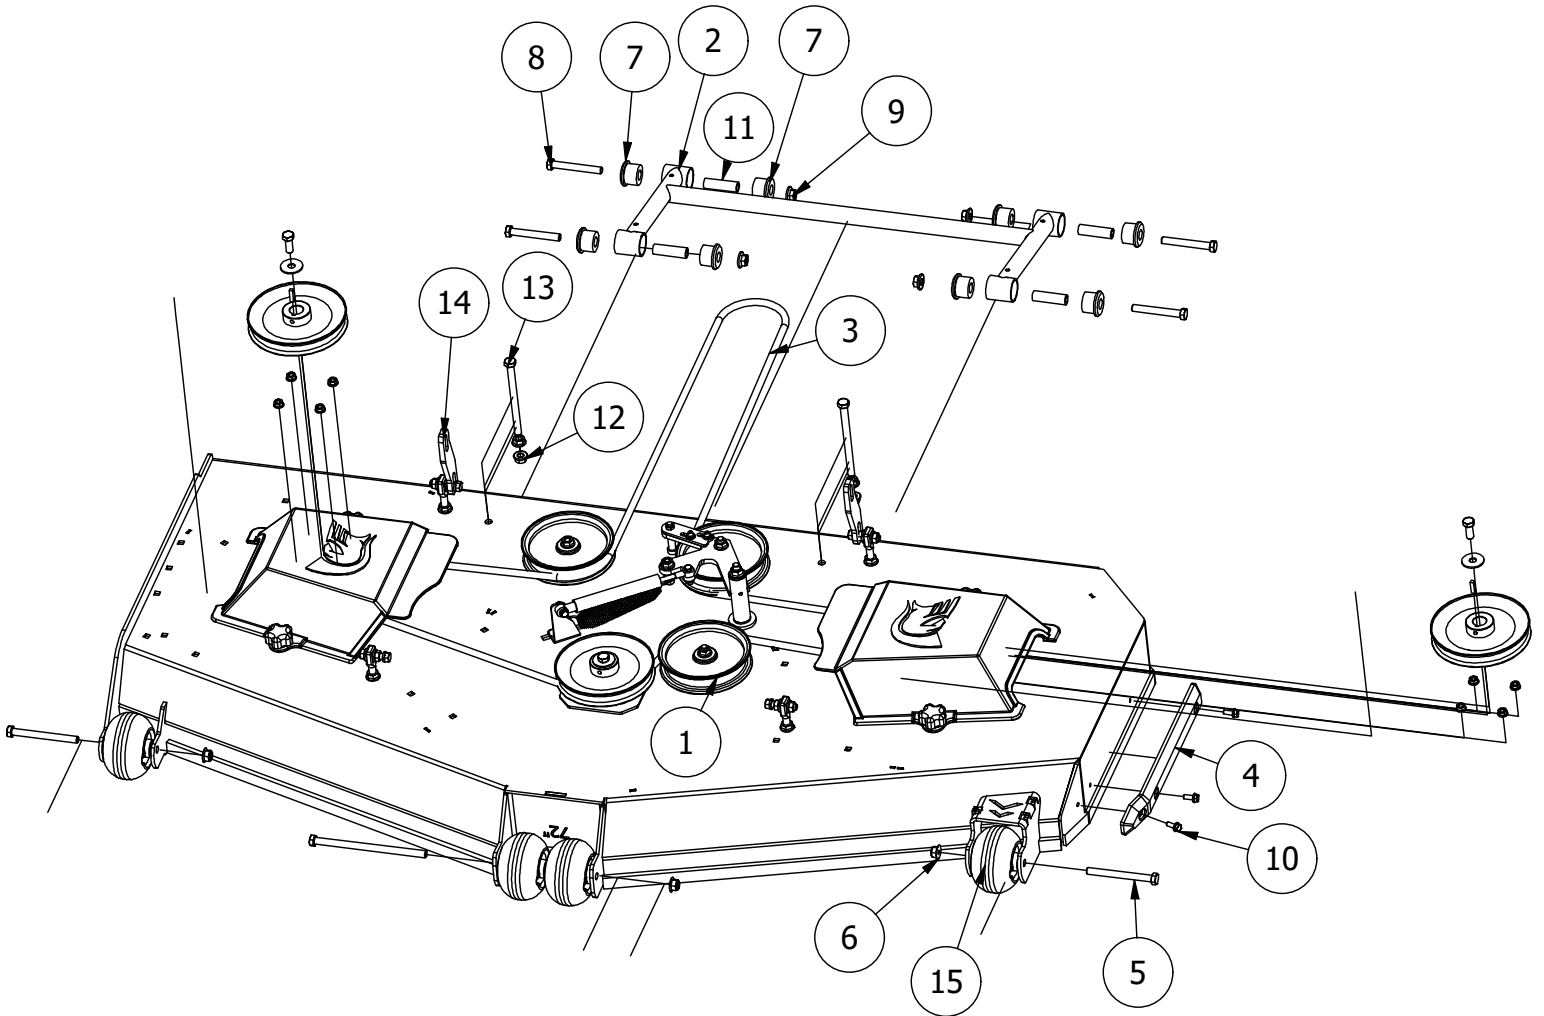

72" Deck Assembly 1

PARTS LIST			
ITEM	QTY	PART NUMBER	DESCRIPTION
1	2	433-0015-00	6-3/4" Idler Pulley, 15/16" Spacer Assembly
2	1	490-0015-00	Mower 72" Deck Frame Stabilizer Assembly
3	1	461-0003-00	72" Mower Deck Belt, HB x 186.5" Effective Length
4	1	429-0001-00	Mower Nylon Deck Guard
5	2	418-0016-00	1/2-13 X 5 HEX C/S GR 2 ZINC YELLOW
6	4	413-0002-00	1/2-13 NYLON INSERT FLANGE LOCKNUT ZC YELLOW
7	8	732-2000-00	Large MTV A-Arm Bushing
8	4	418-0021-00	1/2-13 X 3-3/4 HEX C/S GR 5 ZINC
9	4	413-0017-00	1/2-13 NYLON INSERT FLANGE LOCKNUT ZINC W/SERRATIONS
10	3	418-0049-00	5/16-18 X 3/4 IND HWH TRI LOB ZINC
11	4	732-2001-00	Large MTV A-Arm Bushing Sleeve
12	12	413-0005-00	1/2-13 HEX FLANGE NUT W/SERR ZINC YELLOW
13	2	418-0044-00	1/2-13 X 6-1/2 HEX C/S GR 8 ZINC YELLOW
14	2	435-0011-00	Mower 72" Deck Rear Height Arm Connecting Link
15	4	422-0001-00	Anti-Scalp Wheel