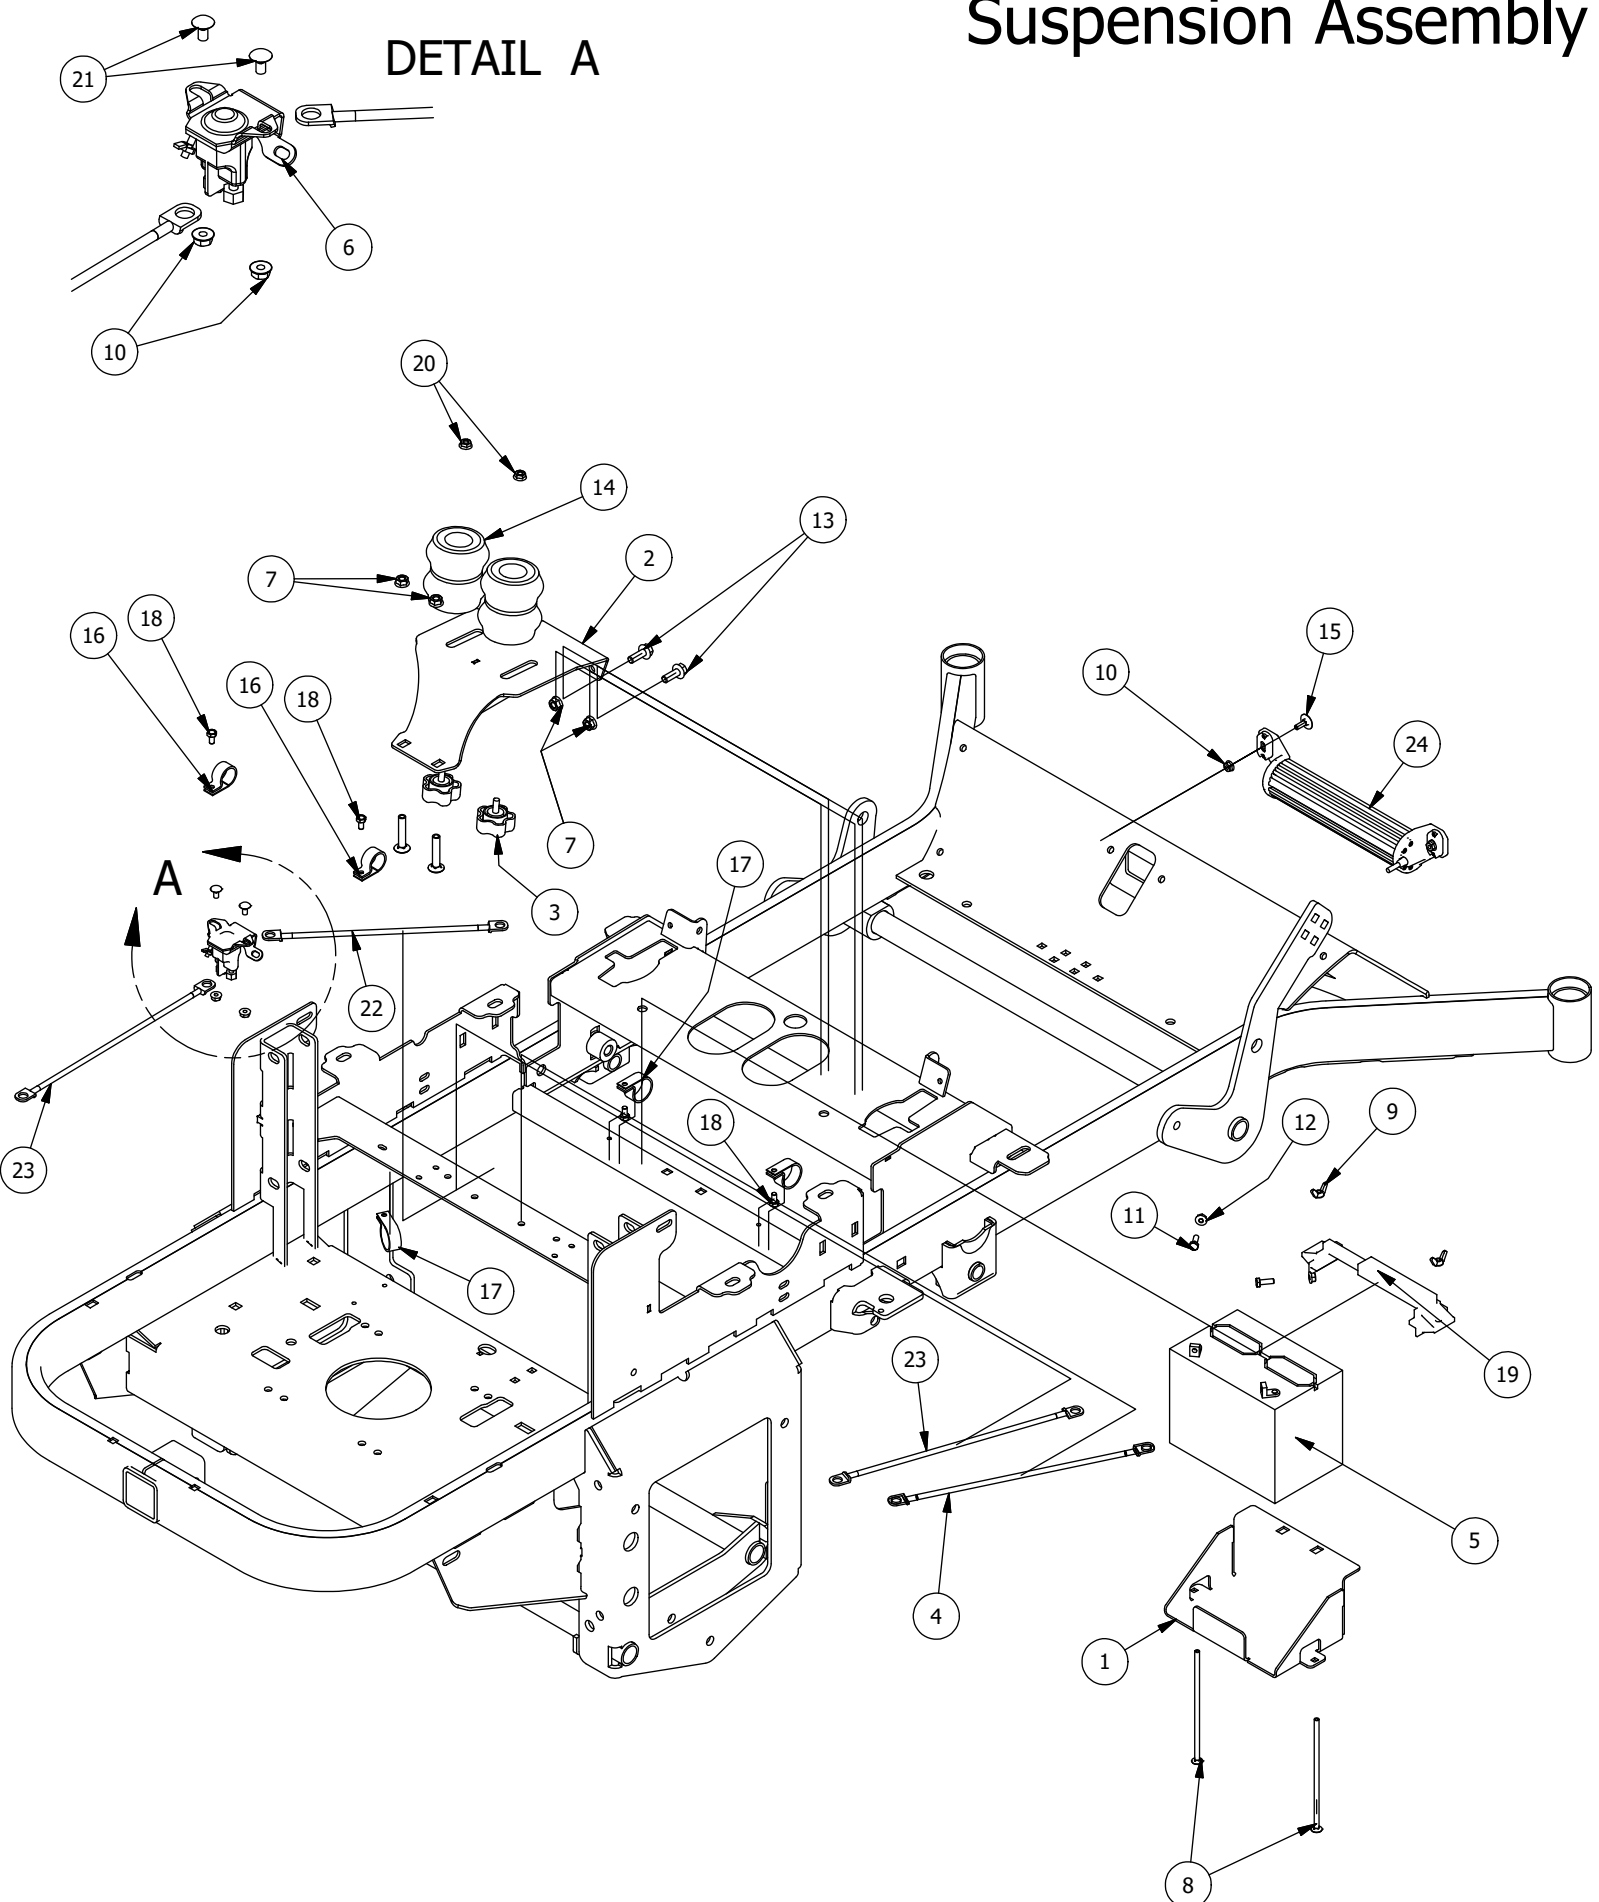

Battery and Seat Suspension Assembly

DETAIL A

Battery and Seat Suspension Assembly			
ITEM	QTY	PART NUMBER	DESCRIPTION
1	1	439-0008-00	Mower Battery Box
2	1	490-0021-00	Mower Suspension Seat Bracket Assembly
3	2	445-0001-00	Lobed Knob w/ 5/16"-18 X .750" Stud
4	1	486-0017-00	Mower Negative Battery Cable 28" long
5	1	468-1004-00	12-V Mower Starter Battery
6	1	486-0006-00	Heavy Duty Start Solenoid
7	4	413-0004-00	3/8-16 HEX FLANGE NUT W/SERR ZINC
8	2	418-0034-00	1/4-20 X 7 CARRIAGE BOLT ZINC
9	2	413-0025-00	1/4-20 WING NUT ZINC
10	4	413-0023-00	1/4-20 HEX FLANGE NUT W/SERR ZINC
11	2	418-0035-00	1/4-20 X 3/4 HEX C/S GR 2 ZINC
12	2	413-0026-00	1/4-20 NYLON INSERT FLANGE L/NUT ZINC
13	2	418-0040-00	3/8-16 X 1 HEX FLANGE BOLT GR 8 ZC YELLOW
14	2	487-0003-00	SRT Rear Suspension Elastomer
15	2	418-0026-00	1/4-20 X 3/4 CARRIAGE BOLT ZINC YELLOW
16	2	472-0002-00	1/2" CUSHIONED LOOP CLAMP
17	3	472-0001-00	1-1/4" CHUSHIONED LOOP CLAMP BLACK
18	4	418-0025-00	1/4-20 X 1/2 HWH SLOT TYPE F TCS ZINC
19	1	443-0001-00	Battery Hold Down
20	2	413-0027-00	5/16-18 NYLON INSERT FLANGE LOCKNUT ZC YELLOW
21	2	418-0031-00	1/4-20 X 1/2 CARRIAGE BOLT ZC YELLOW
22	1	486-0018-00	Mower Positive Battery Cable 12" long
23	2	486-0016-00	Mower Positive Battery Cable 25" long
24	1	486-0042-00	Full Beam With Lighted Helmet Light Bar