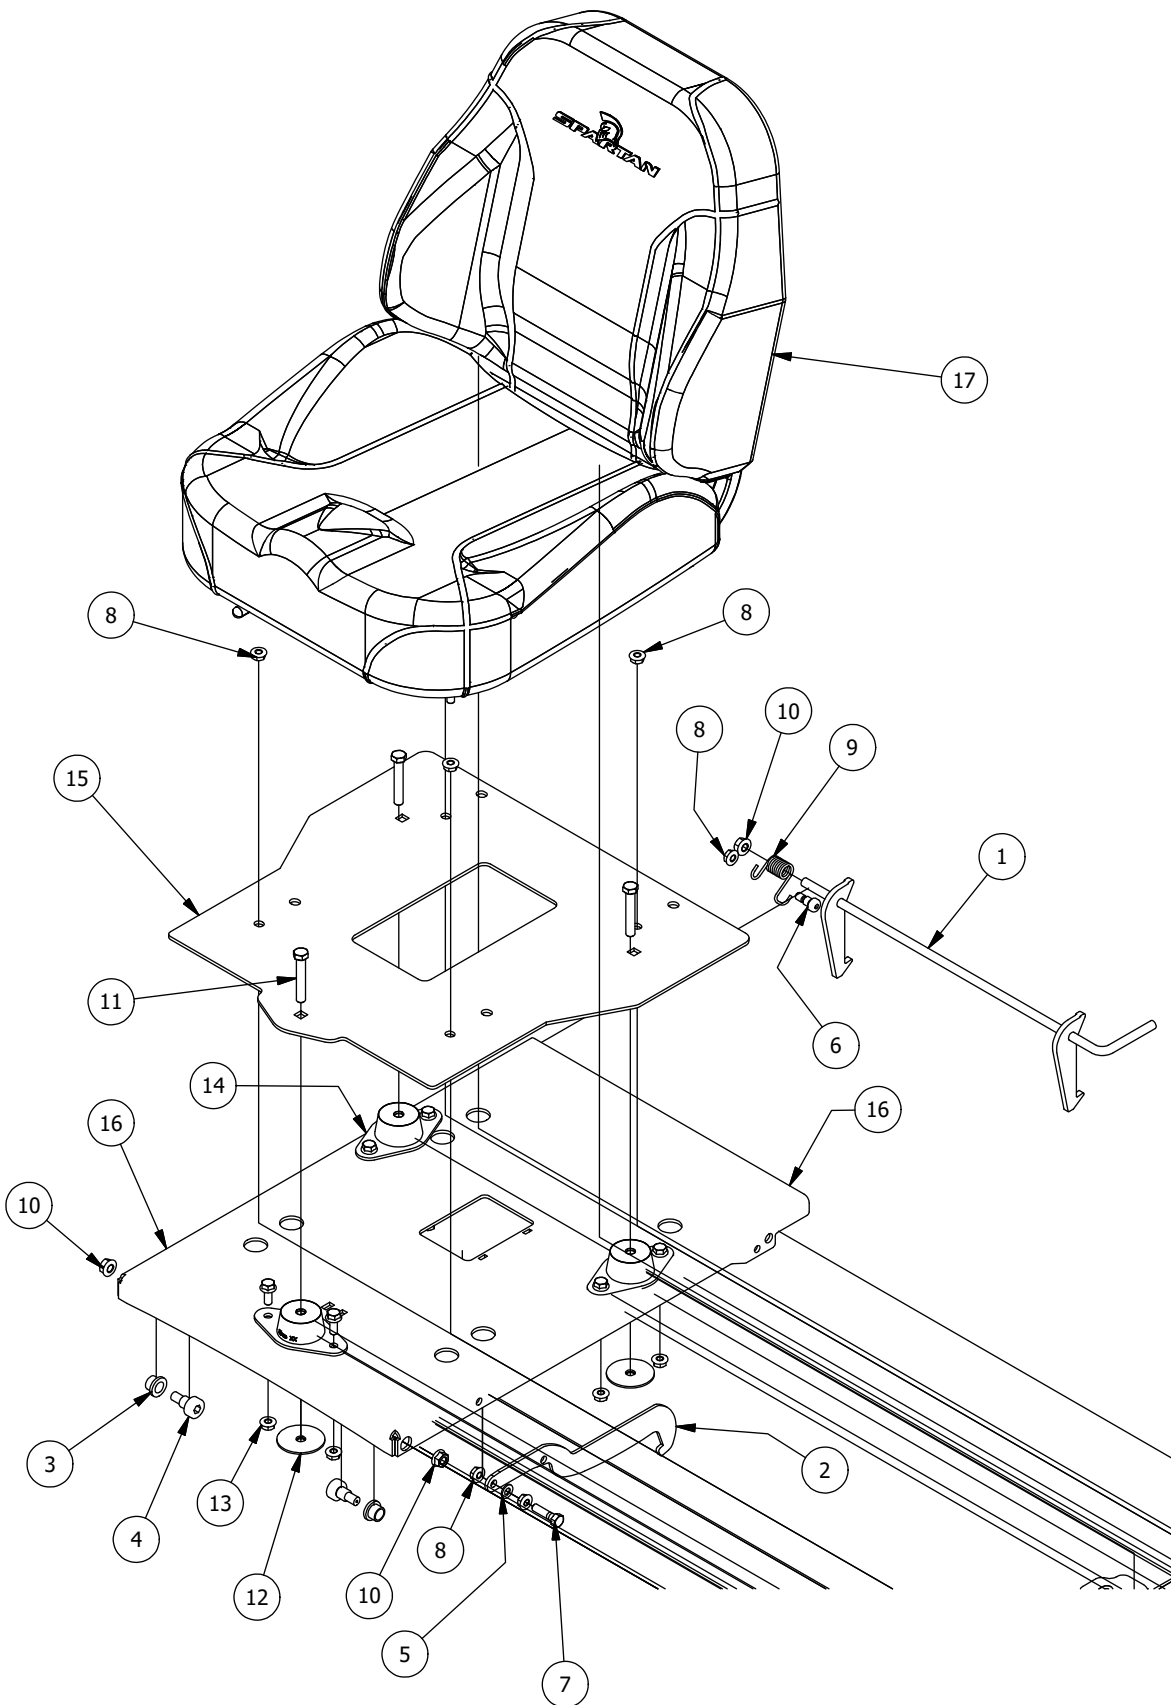

DETAIL A

Parts List			
ITEM	QTY	PART NUMBER	DESCRIPTION
1	1	490-0011-00	Mower Seat Latch Release Assembly
2	1	439-0065-00	Mower Seat Latch Hook
3	2	410-0010-00	1/2" ID X 5/8" OD X 1/2" LENGTH FLANGE BUSHING
4	2	418-0038-00	1/2 X 1/2 SOCKET SHOULDER BOLT ZC YELLOW
5	1	419-0016-00	5/16" ID X 5/8" OD X 1/16" THK BRONZE WASHER
6	1	418-0037-00	3/8 X 3/8 SOCKET SHOULDER BOLT ZC YELLOW
7	1	418-0036-00	5/16-18 X 1-1/4 HEX TAP BOLT ZINC GR8
8	7	413-0019-00	5/16-18 NYLON INSERT FLANGE L/NUT ZINC
9	1	434-0004-00	Seat Latch Spring
10	6	413-0029-00	3/8-16 NYLON INSERT FLANGE L/NUT ZC YELLOW
11	3	418-0107-00	3/8-16 X 2-1/4 HEX FLANGE BOLT GR 8 ZC YELLOW
12	3	419-0022-00	3/8 X 2" OD FENDER WASHER ZC YELLOW
13	6	413-0022-00	5/16-18 HEX FLANGE NUT W/SERR ZINC YELLOW
14	2	487-0007-00	Floating Seat Damper-Stiffer
15	1	426-0231-00	2019 Upgrade Seat Plate
16	1	426-0232-00	2019 Upgrade Seat Base Plate
17	1	471-0015-00	2019 Full Suspension seat
6	1	433-0014-00	6-3/4" Idler Pulley, 15/16" Spacer Assembly